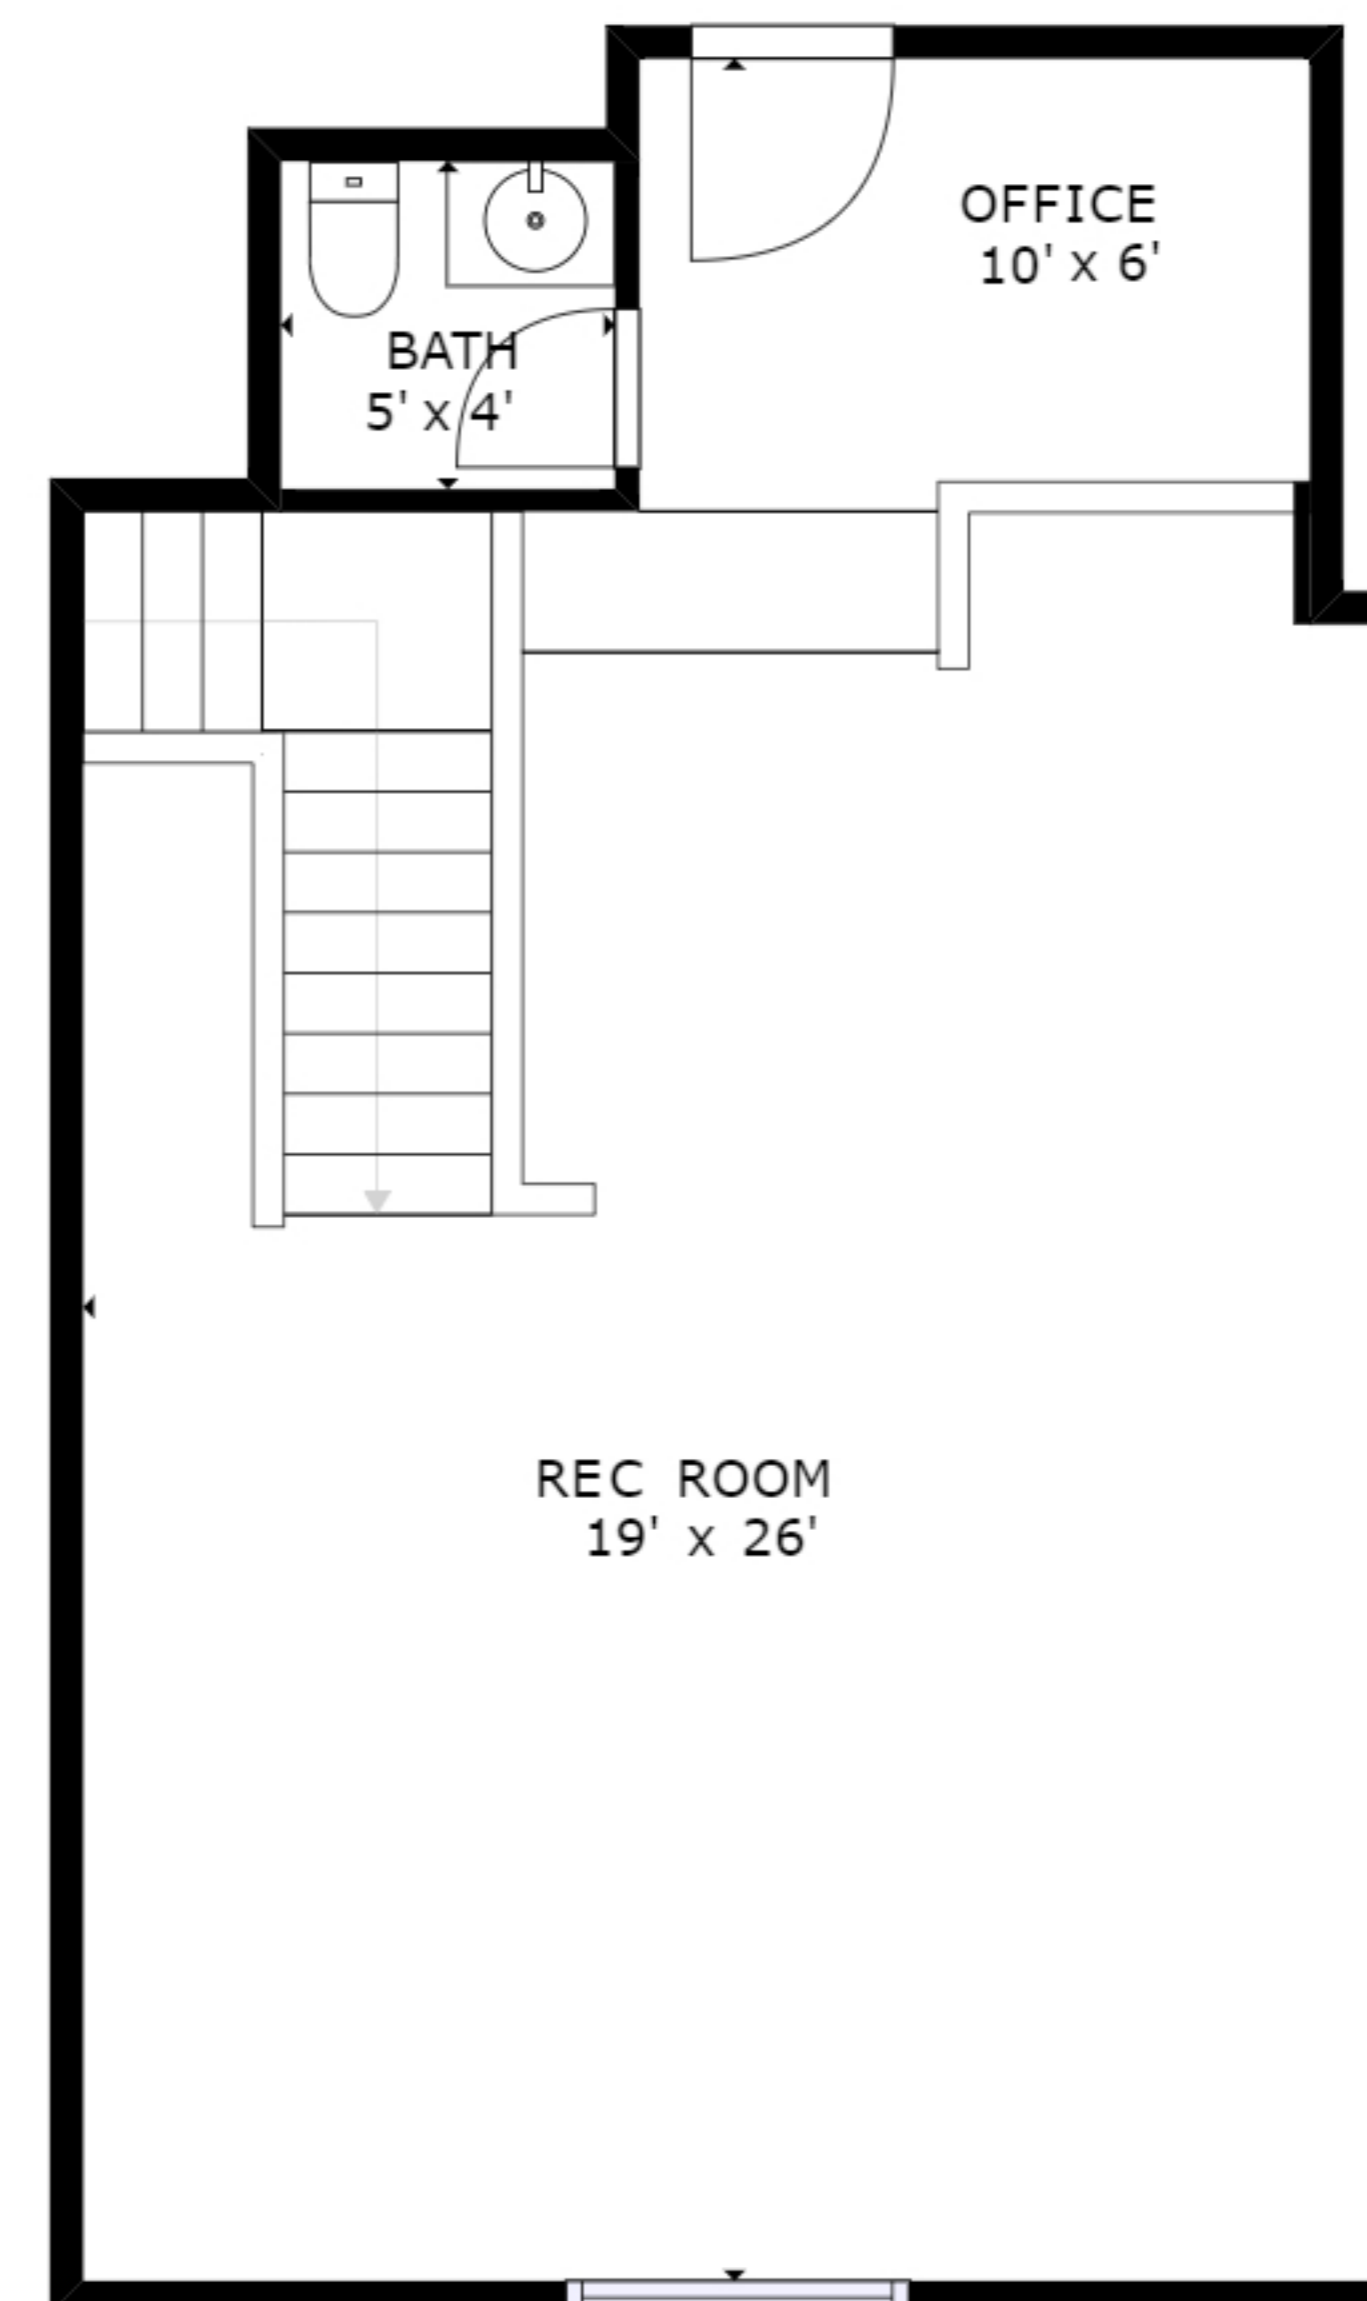

FLOOR 1

Rendering from previously built home, sq. ft., room sizes & features are subject to change without notice. Builders frequently make changes during the building process and can have several versions of the same plan.

FLOOR 2

GROSS INTERNAL AREA
 FLOOR 1: 1542 sq ft, FLOOR 2: 661 sq ft
 TOTAL: 2203 sq ft

SIZES AND DIMENSIONS ARE APPROXIMATE, ACTUAL MAY VARY.