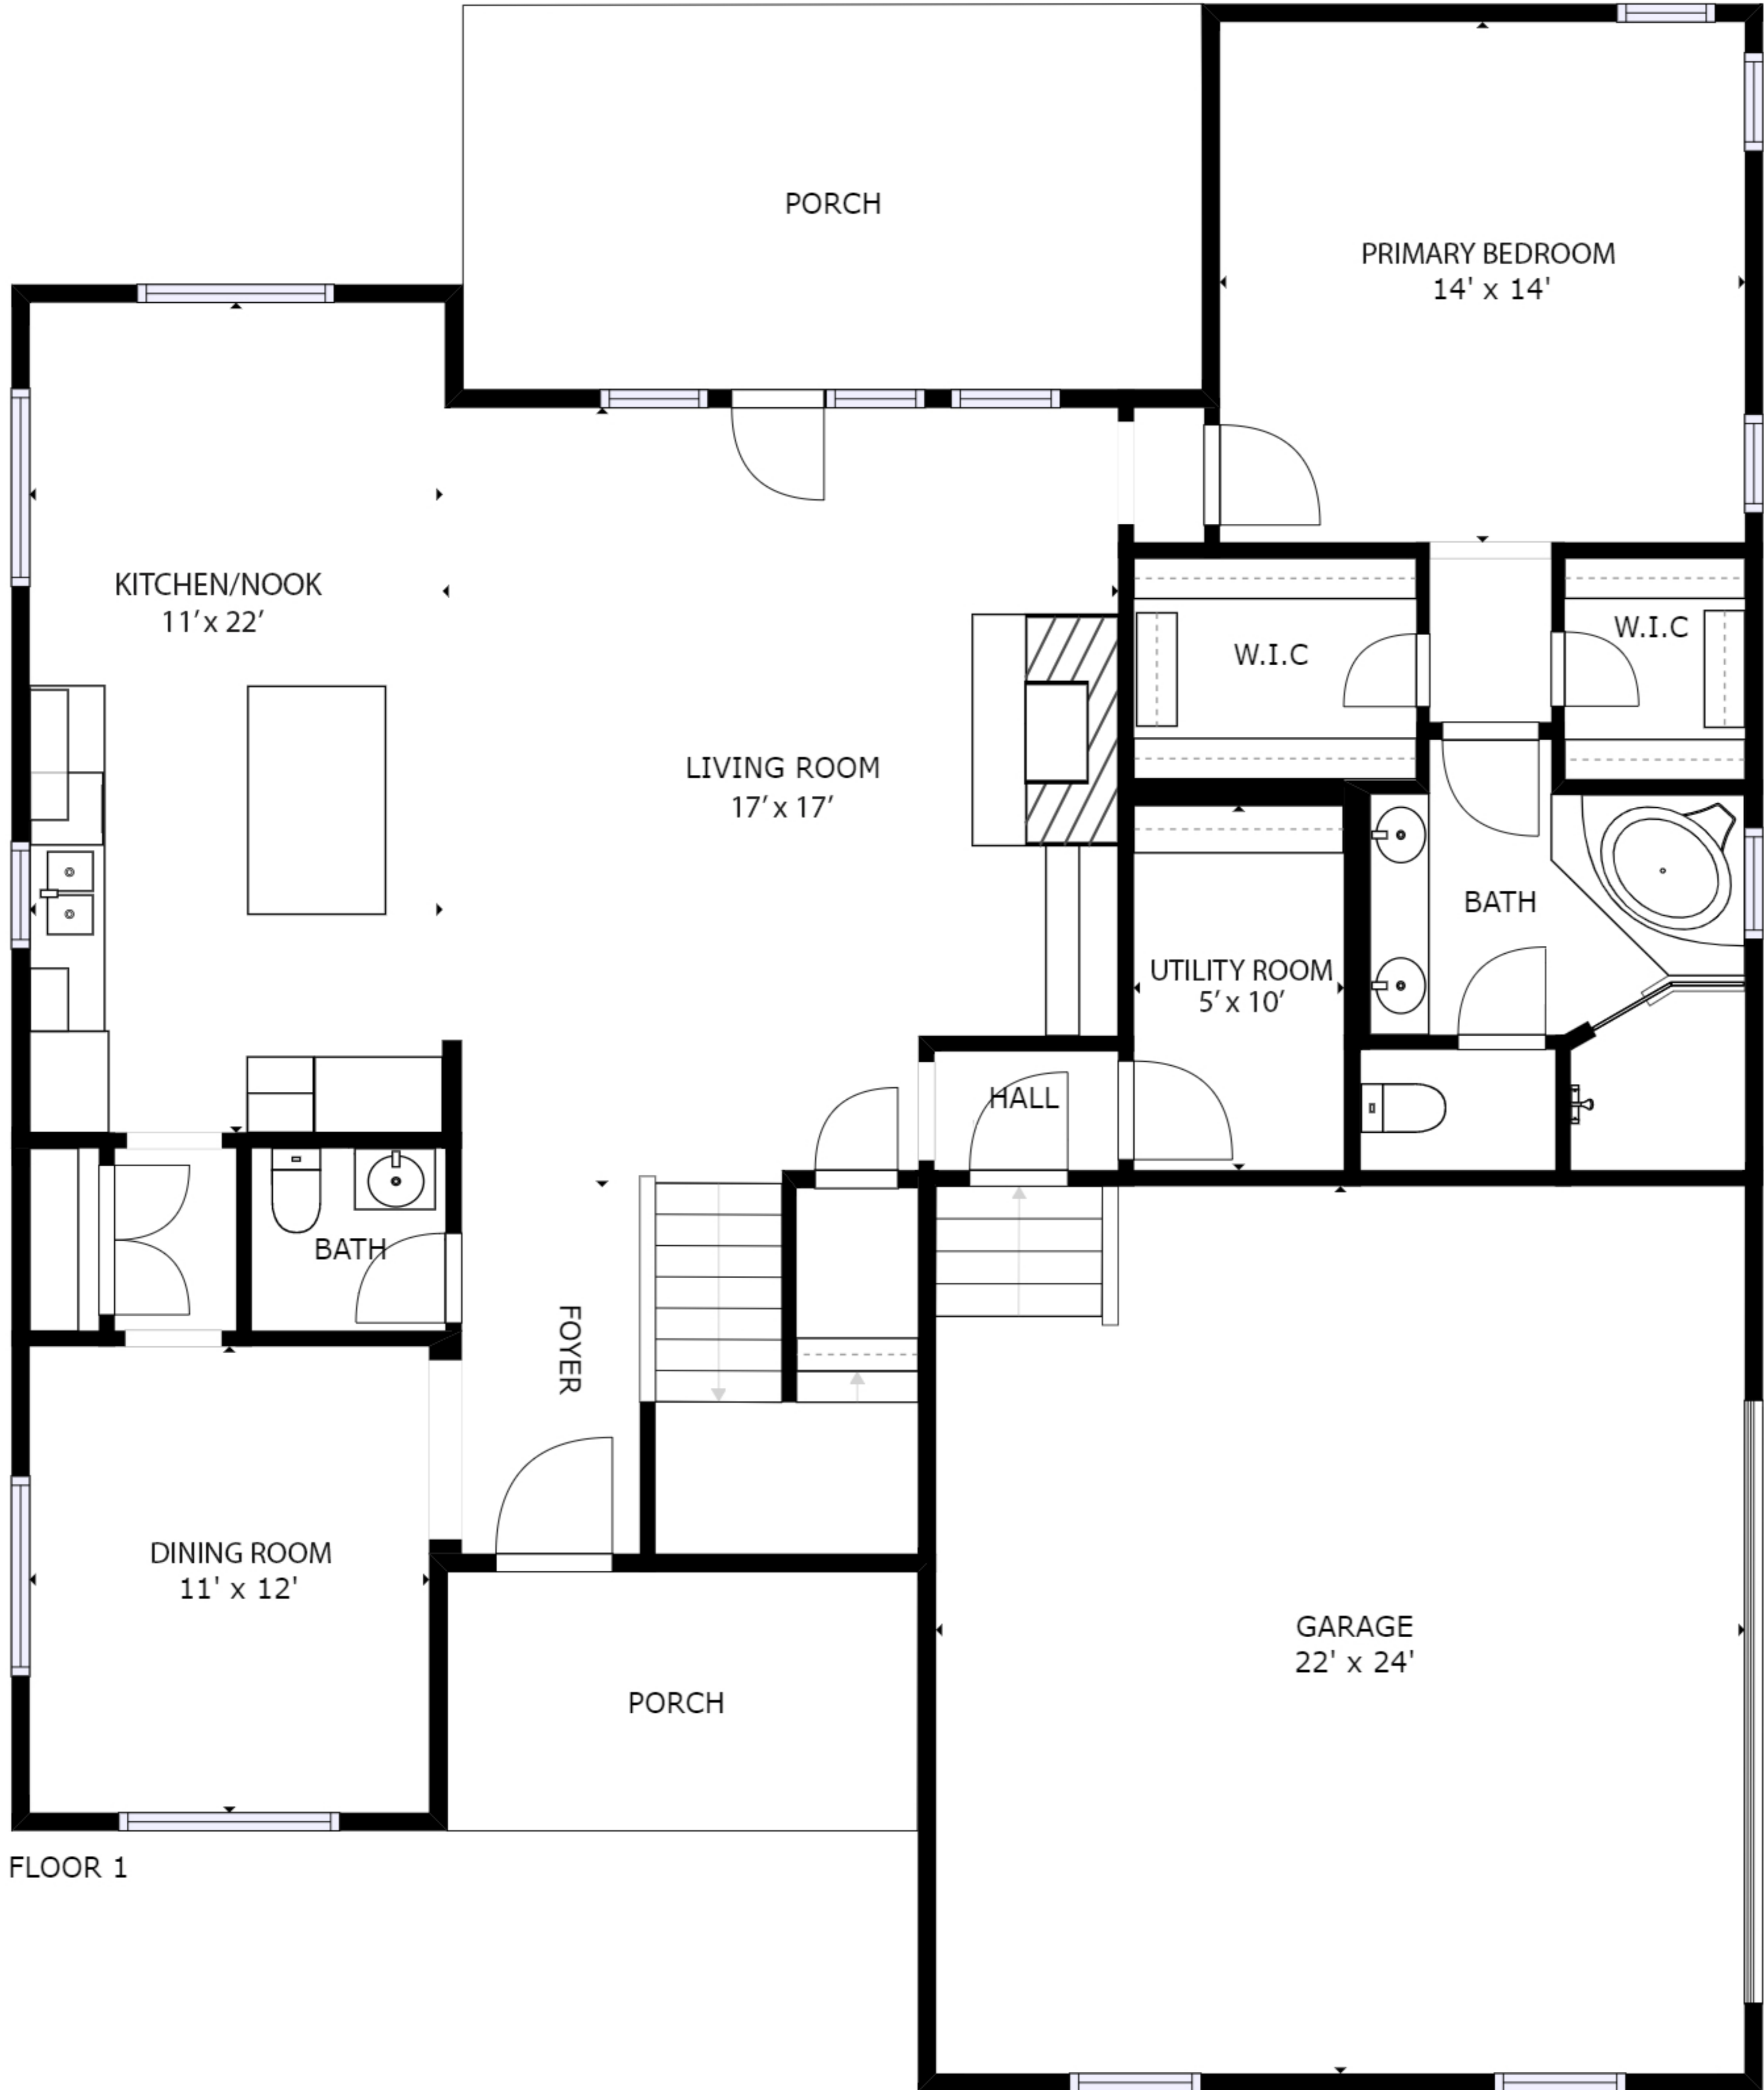

Rendering from previously built home, sq. ft., room sizes & features are subject to change without notice. Builders frequently make changes during the building process and can have several versions of the same plan.

FLOOR 1

FLOOR 2

GROSS INTERNAL AREA
FLOOR 1: 1581 sq ft, FLOOR 2: 1400 sq ft
TOTAL: 2981 sq ft
SIZES AND DIMENSIONS ARE APPROXIMATE, ACTUAL MAY VARY.