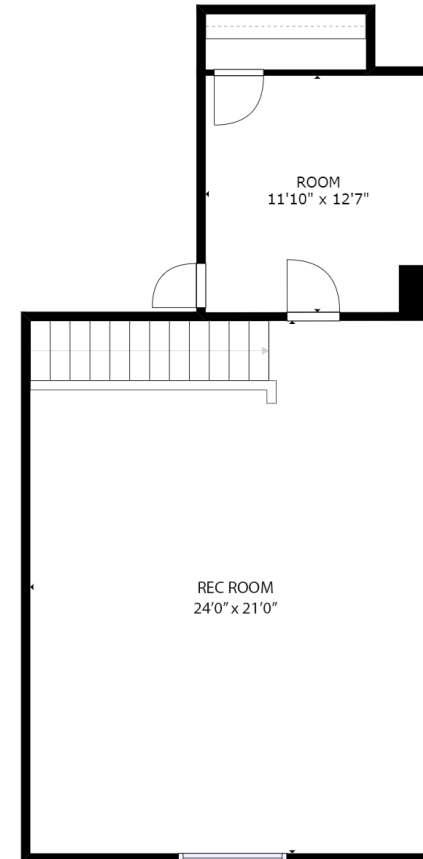

GROSS INTERNAL AREA
FLOOR 1: 1460 sq ft, FLOOR 2: 811 sq ft
EXCLUDED AREAS: , GARAGE: 570 sq ft
TOTAL: 2271 sq ft
SIZES AND DIMENSIONS ARE APPROXIMATE, ACTUAL MAY VARY.