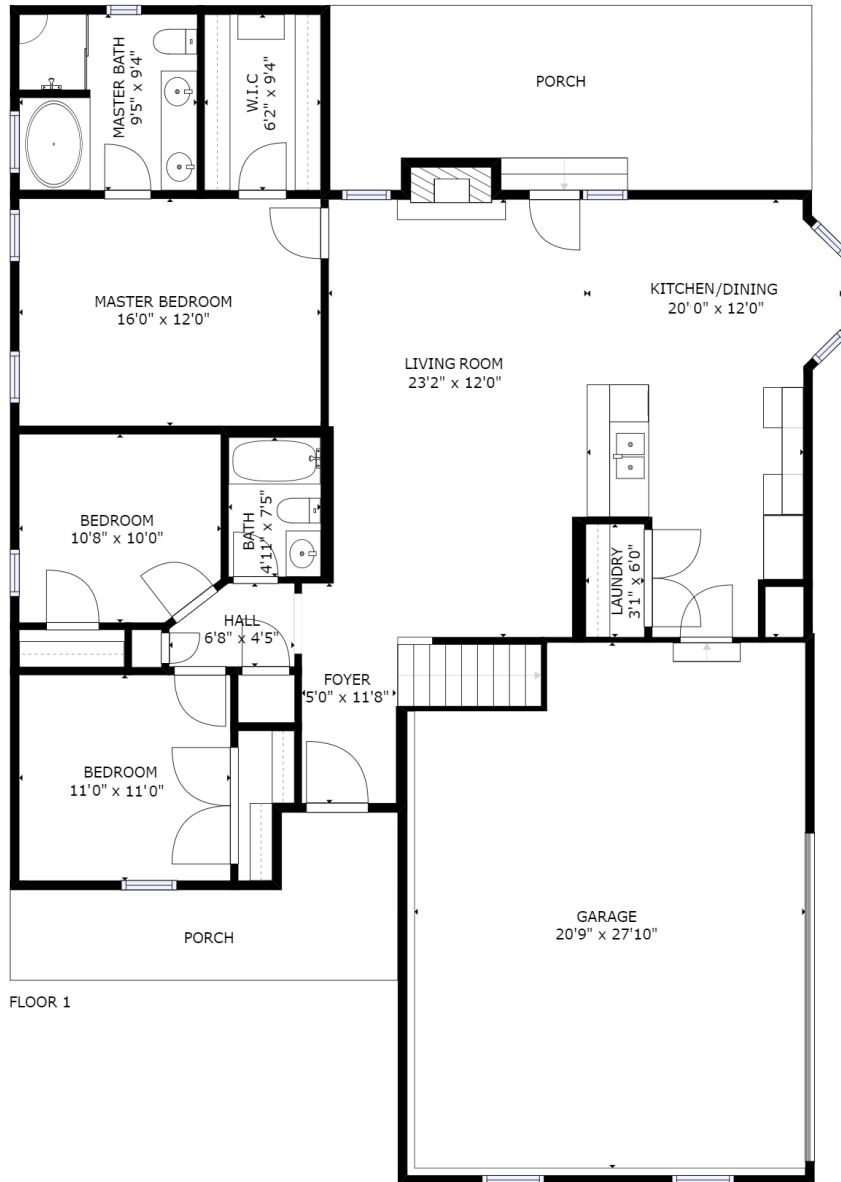

Rendering from previously built home, sq. ft., room sizes & features are subject to change without notice. Builders frequently make changes during the building process and can have several versions of the same plan.

GROSS INTERNAL AREA
FLOOR 1: 1460 sq ft, FLOOR 2: 811 sq ft
EXCLUDED AREAS: , GARAGE: 570 sq ft
TOTAL: 2271 sq ft
SIZES AND DIMENSIONS ARE APPROXIMATE, ACTUAL MAY VARY.