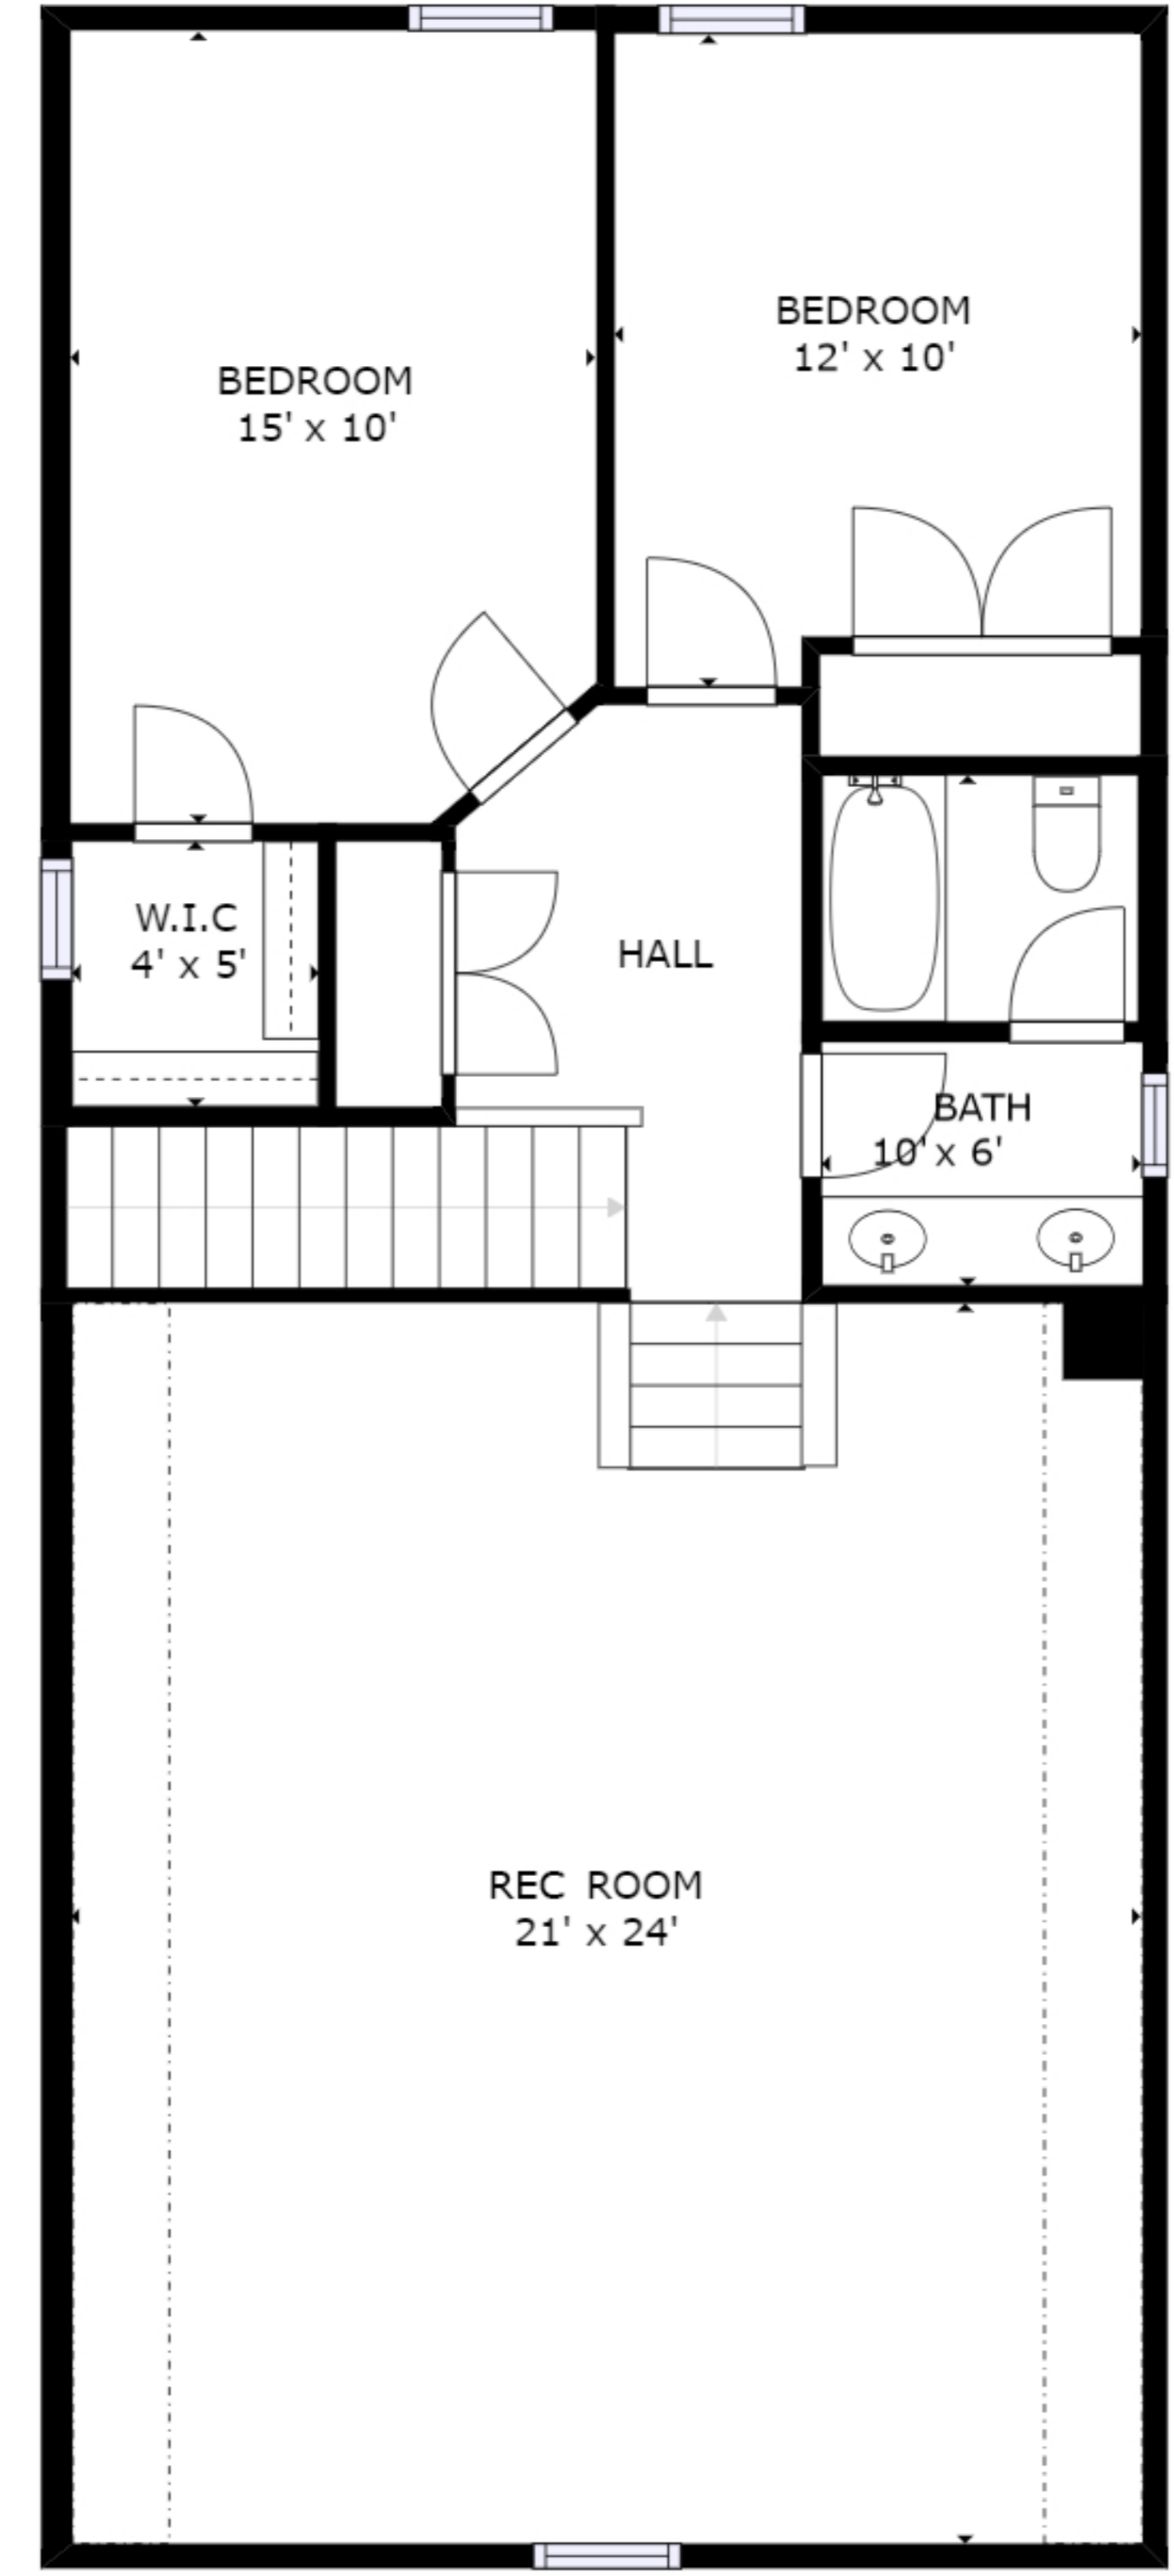

**Rendering from previously built home, sq. ft., room sizes & features are subject to change without notice. Builders frequently make changes during the building process and can have several versions of the same plan.**

FLOOR 1

FLOOR 2

GROSS INTERNAL AREA  
FLOOR 1: 1230 sq. ft, FLOOR 2: 1164 sq. ft  
TOTAL: 2394 sq. ft  
SIZES AND DIMENSIONS ARE APPROXIMATE, ACTUAL MAY VARY.