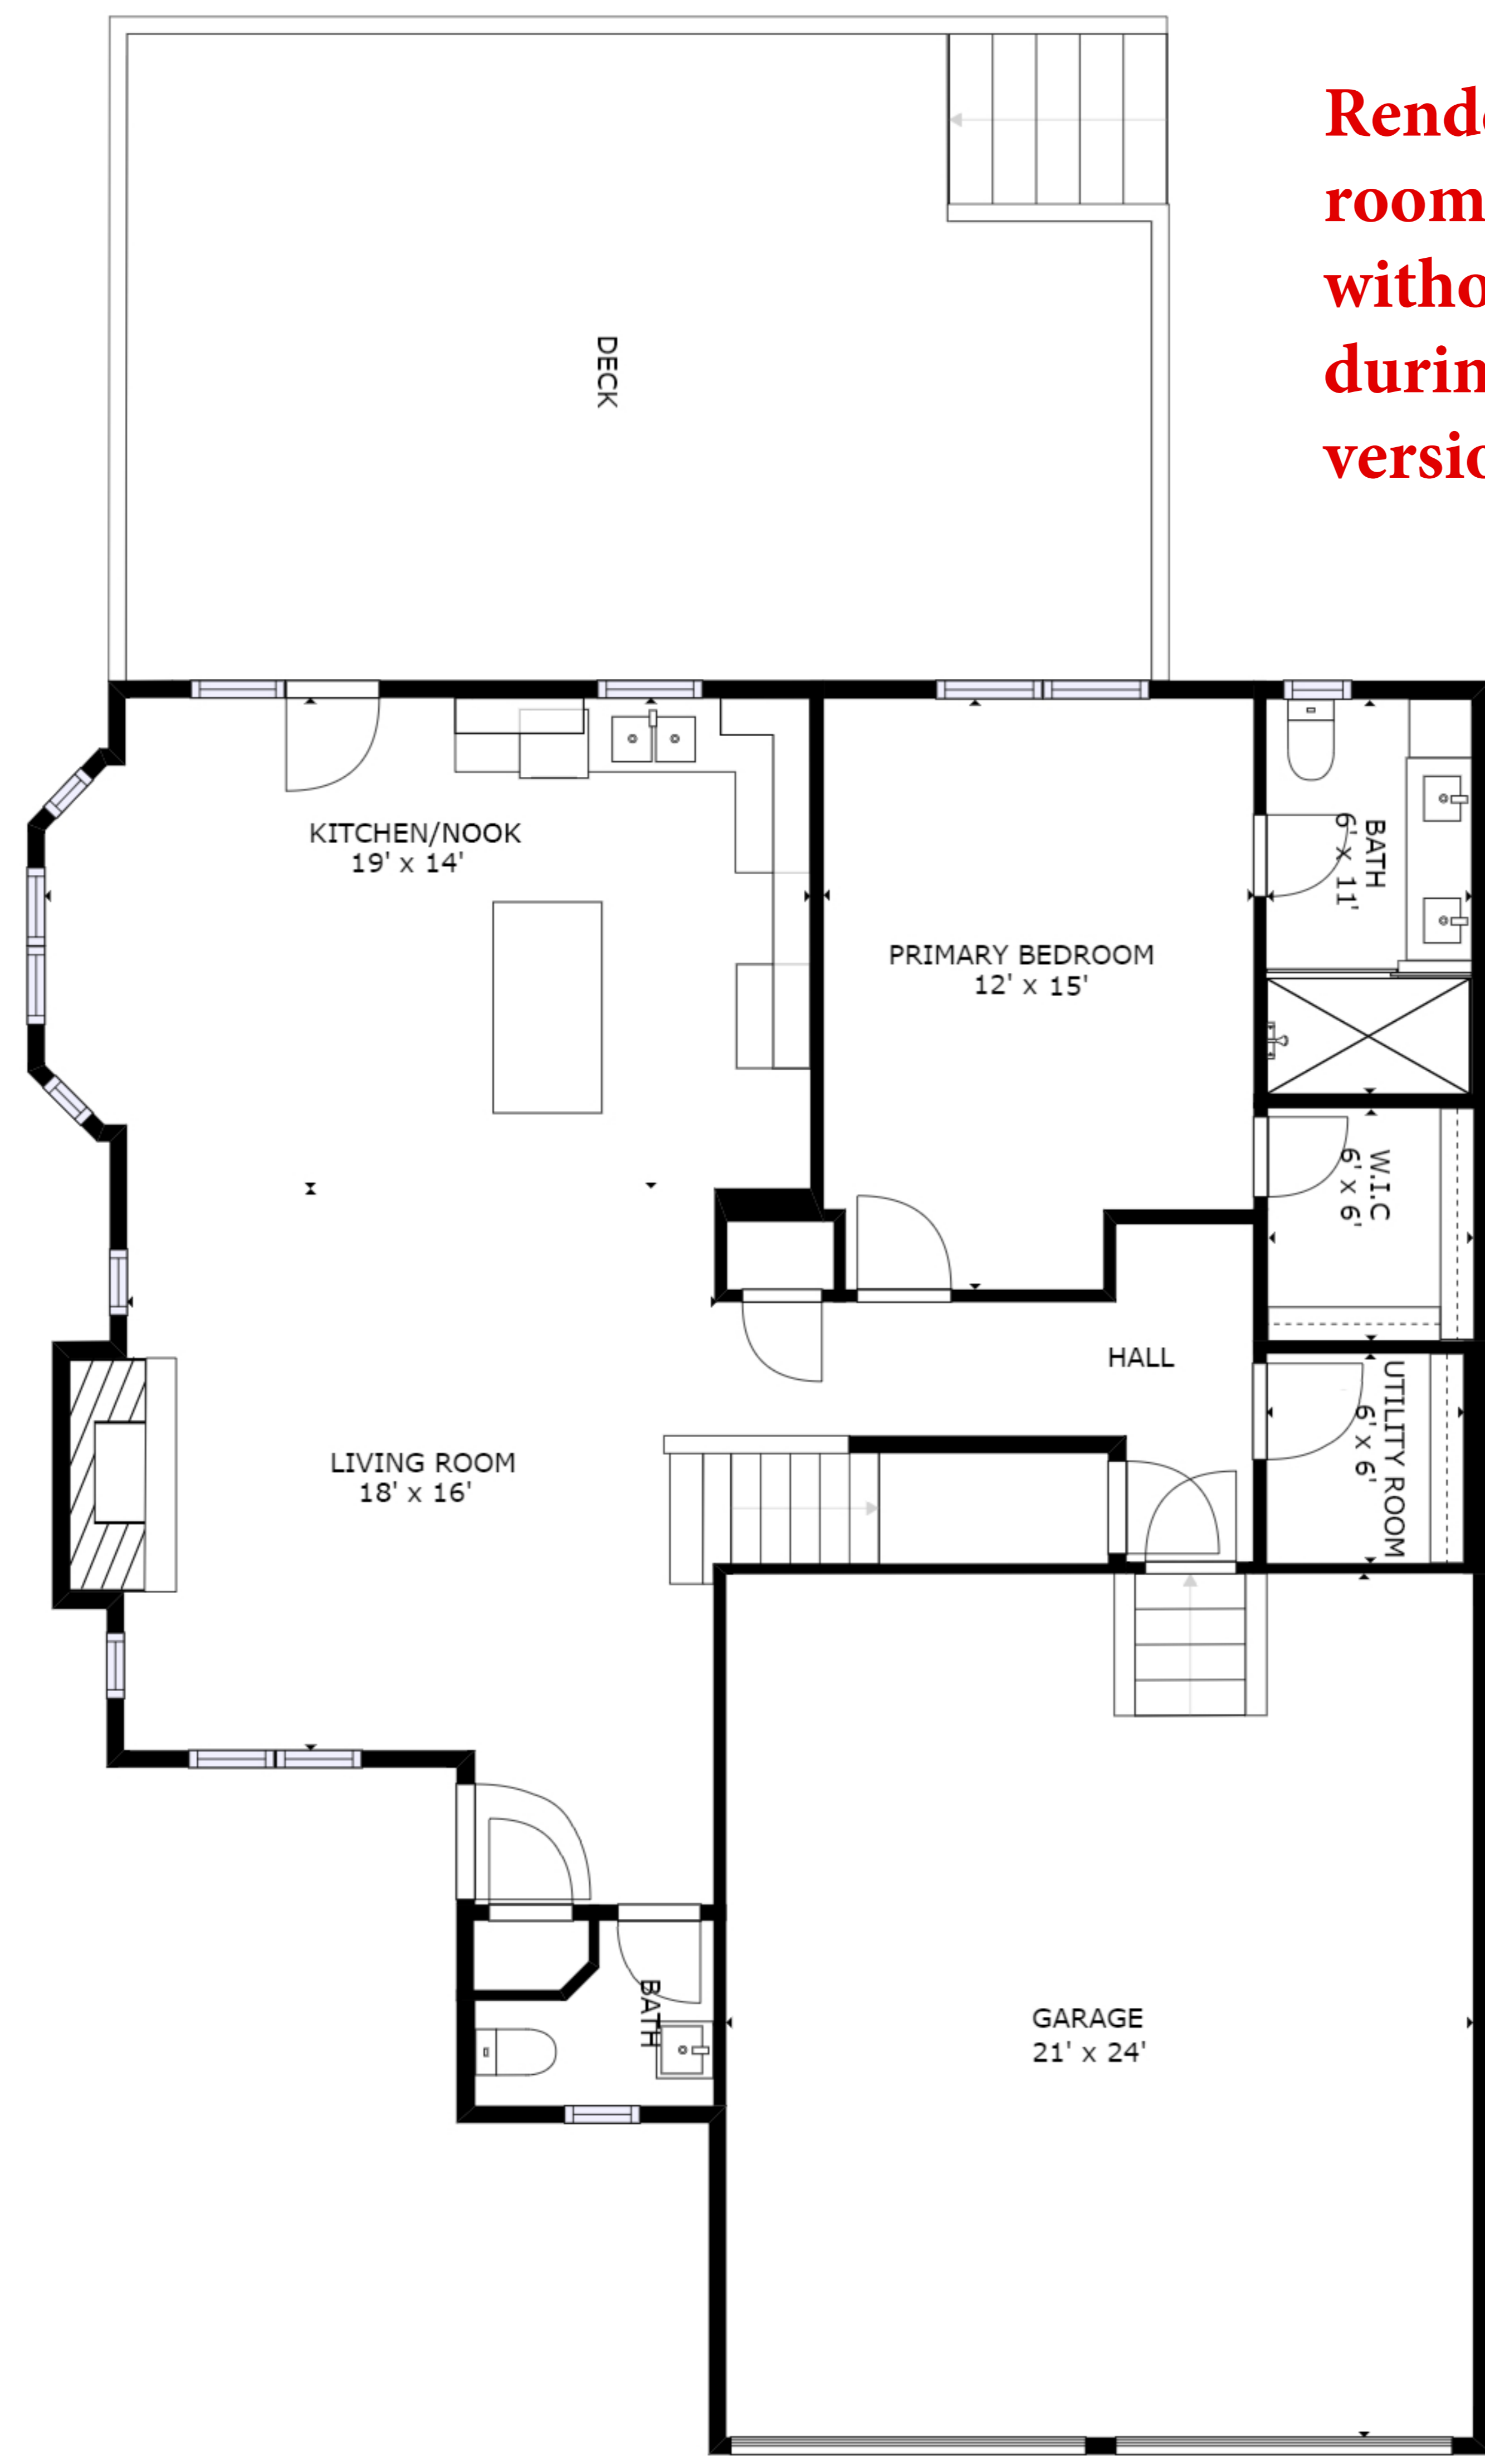

**Rendering from previously built home, sq. ft., room sizes & features are subject to change without notice. Builders frequently make changes during the building process and can have several versions of the same plan.**

FLOOR 1

FLOOR 2

GROSS INTERNAL AREA  
FLOOR 1: 1230 sq. ft, FLOOR 2: 1164 sq. ft  
TOTAL: 2394 sq. ft  
SIZES AND DIMENSIONS ARE APPROXIMATE, ACTUAL MAY VARY.