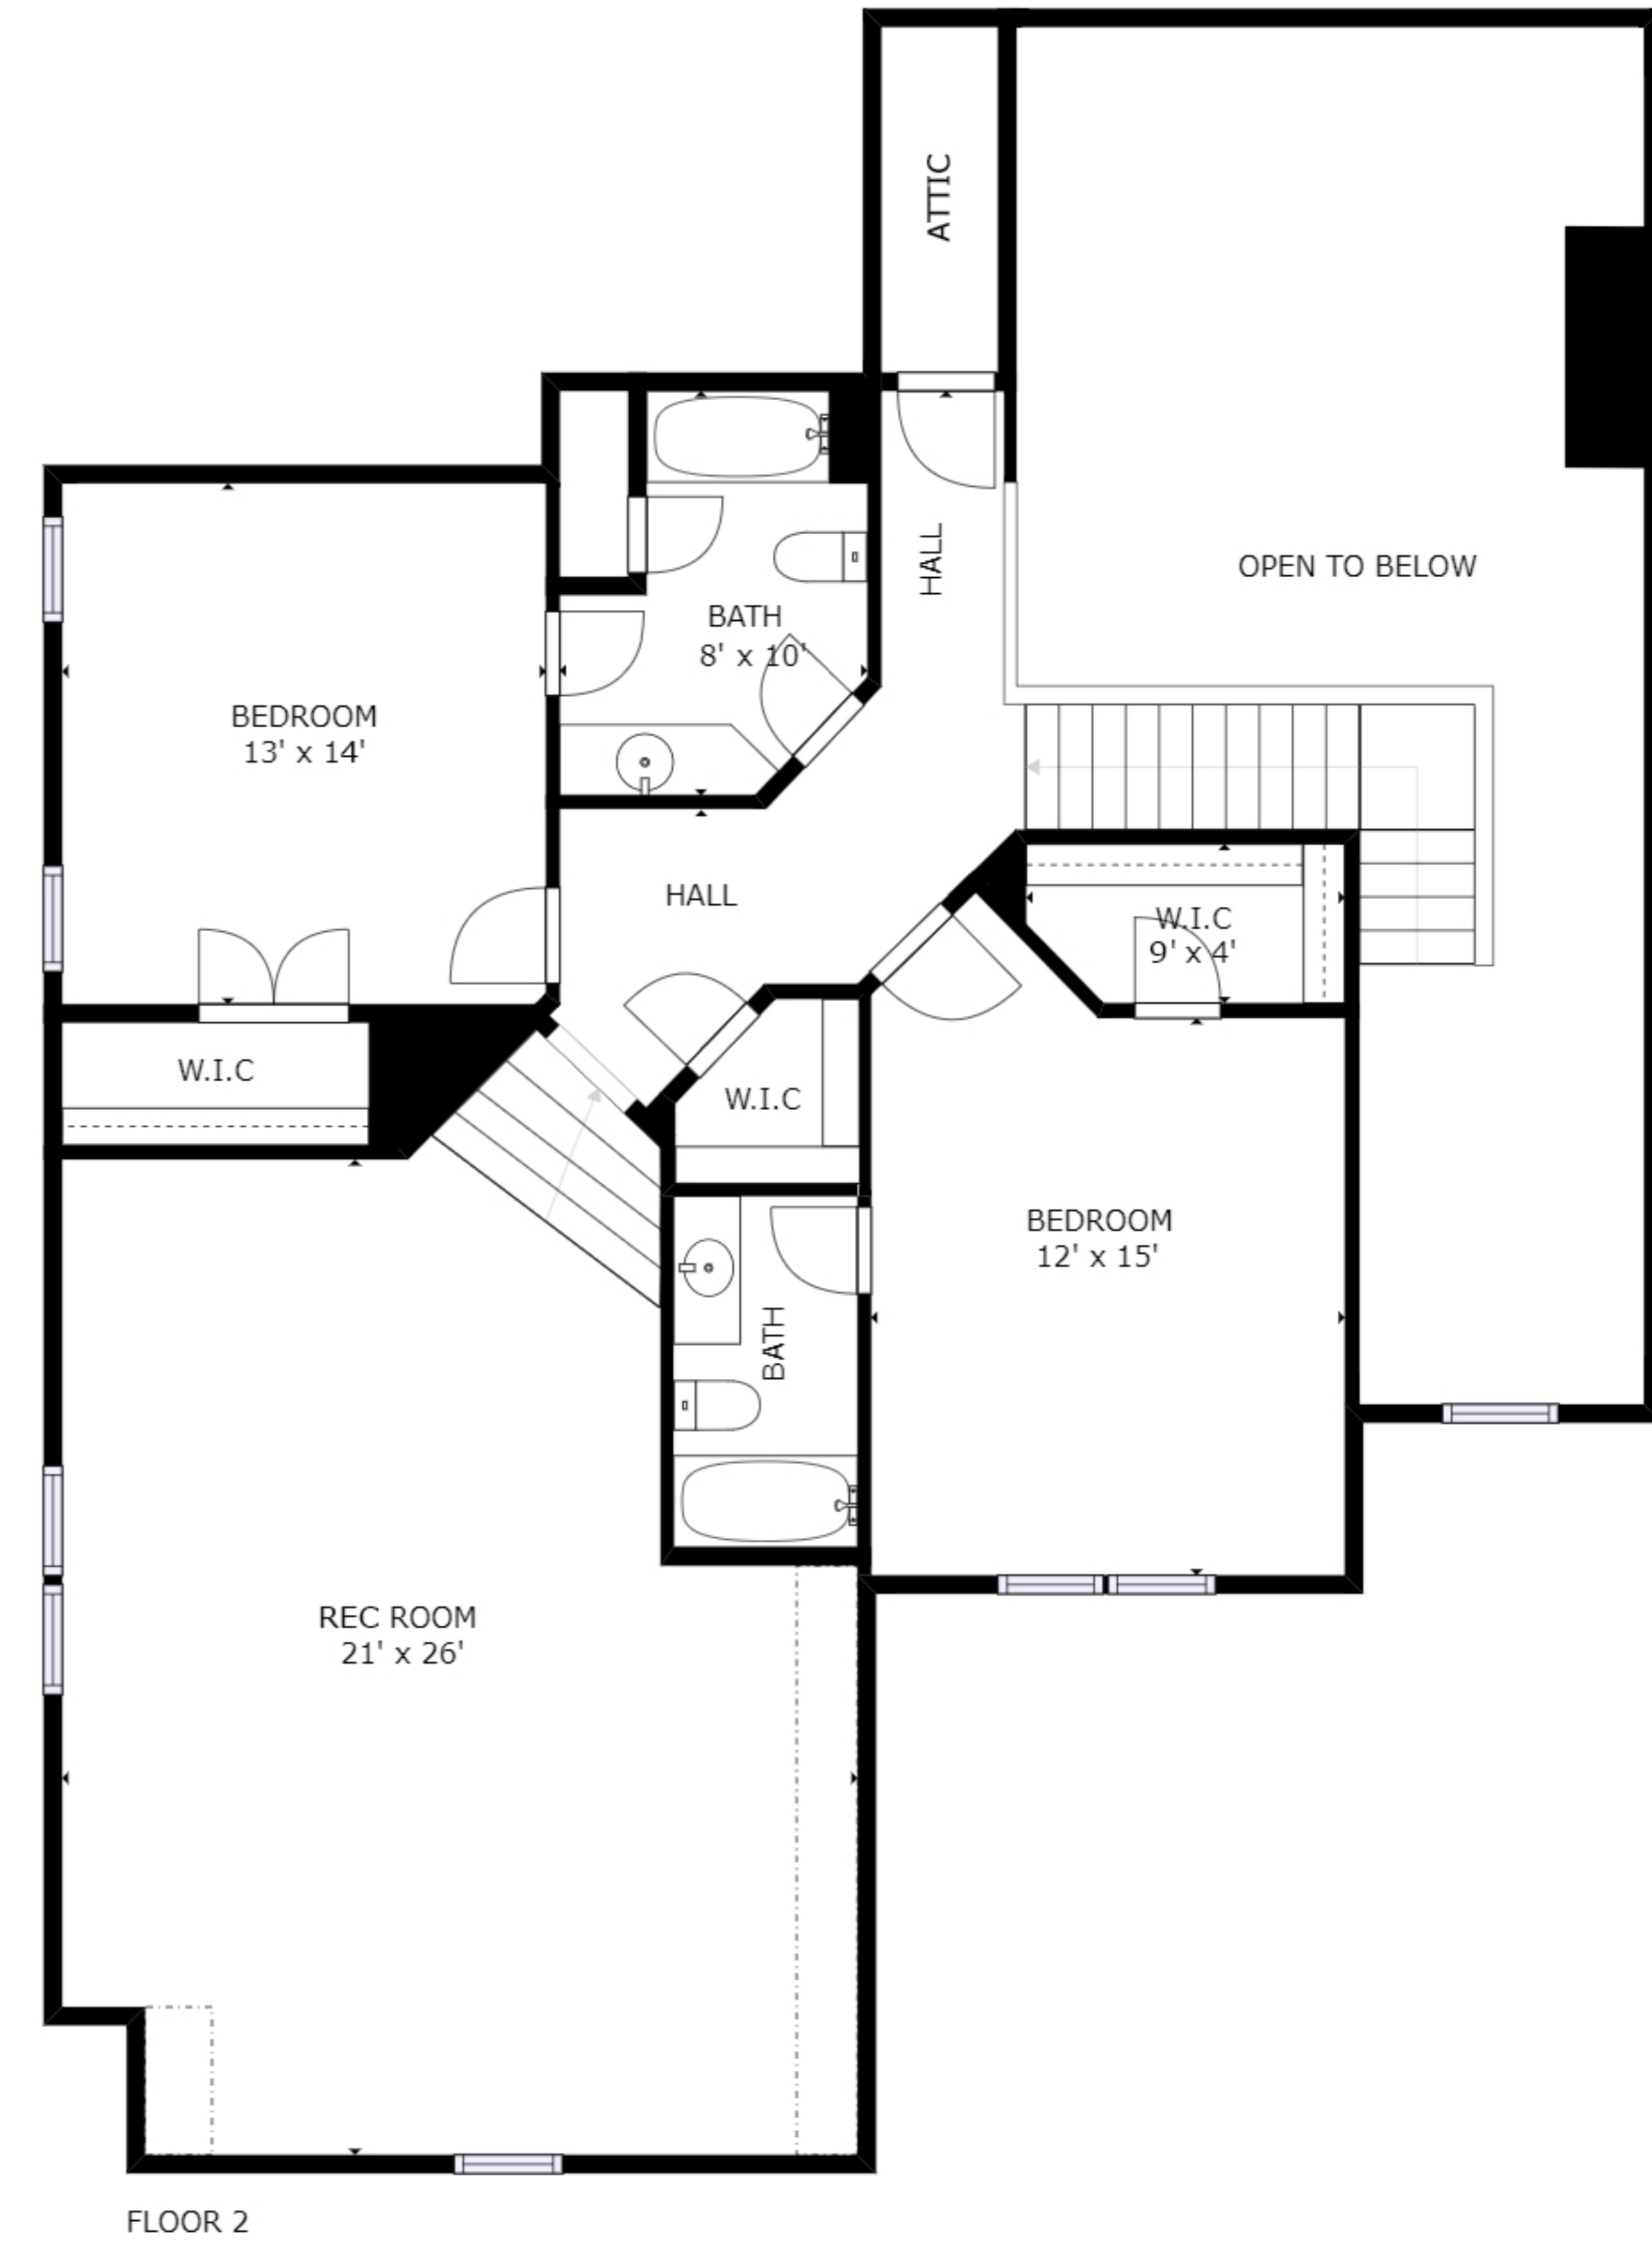

Rendering from previously built home, sq. ft., room sizes & features are subject to change without notice. Builders frequently make changes during the building process and can have several versions of the same plan.

GROSS INTERNAL AREA  
FLOOR 1: 2072 sq. ft, FLOOR 2: 1307 sq. ft  
TOTAL: 3379 sq. ft

SIZES AND DIMENSIONS ARE APPROXIMATE, ACTUAL MAY VARY.