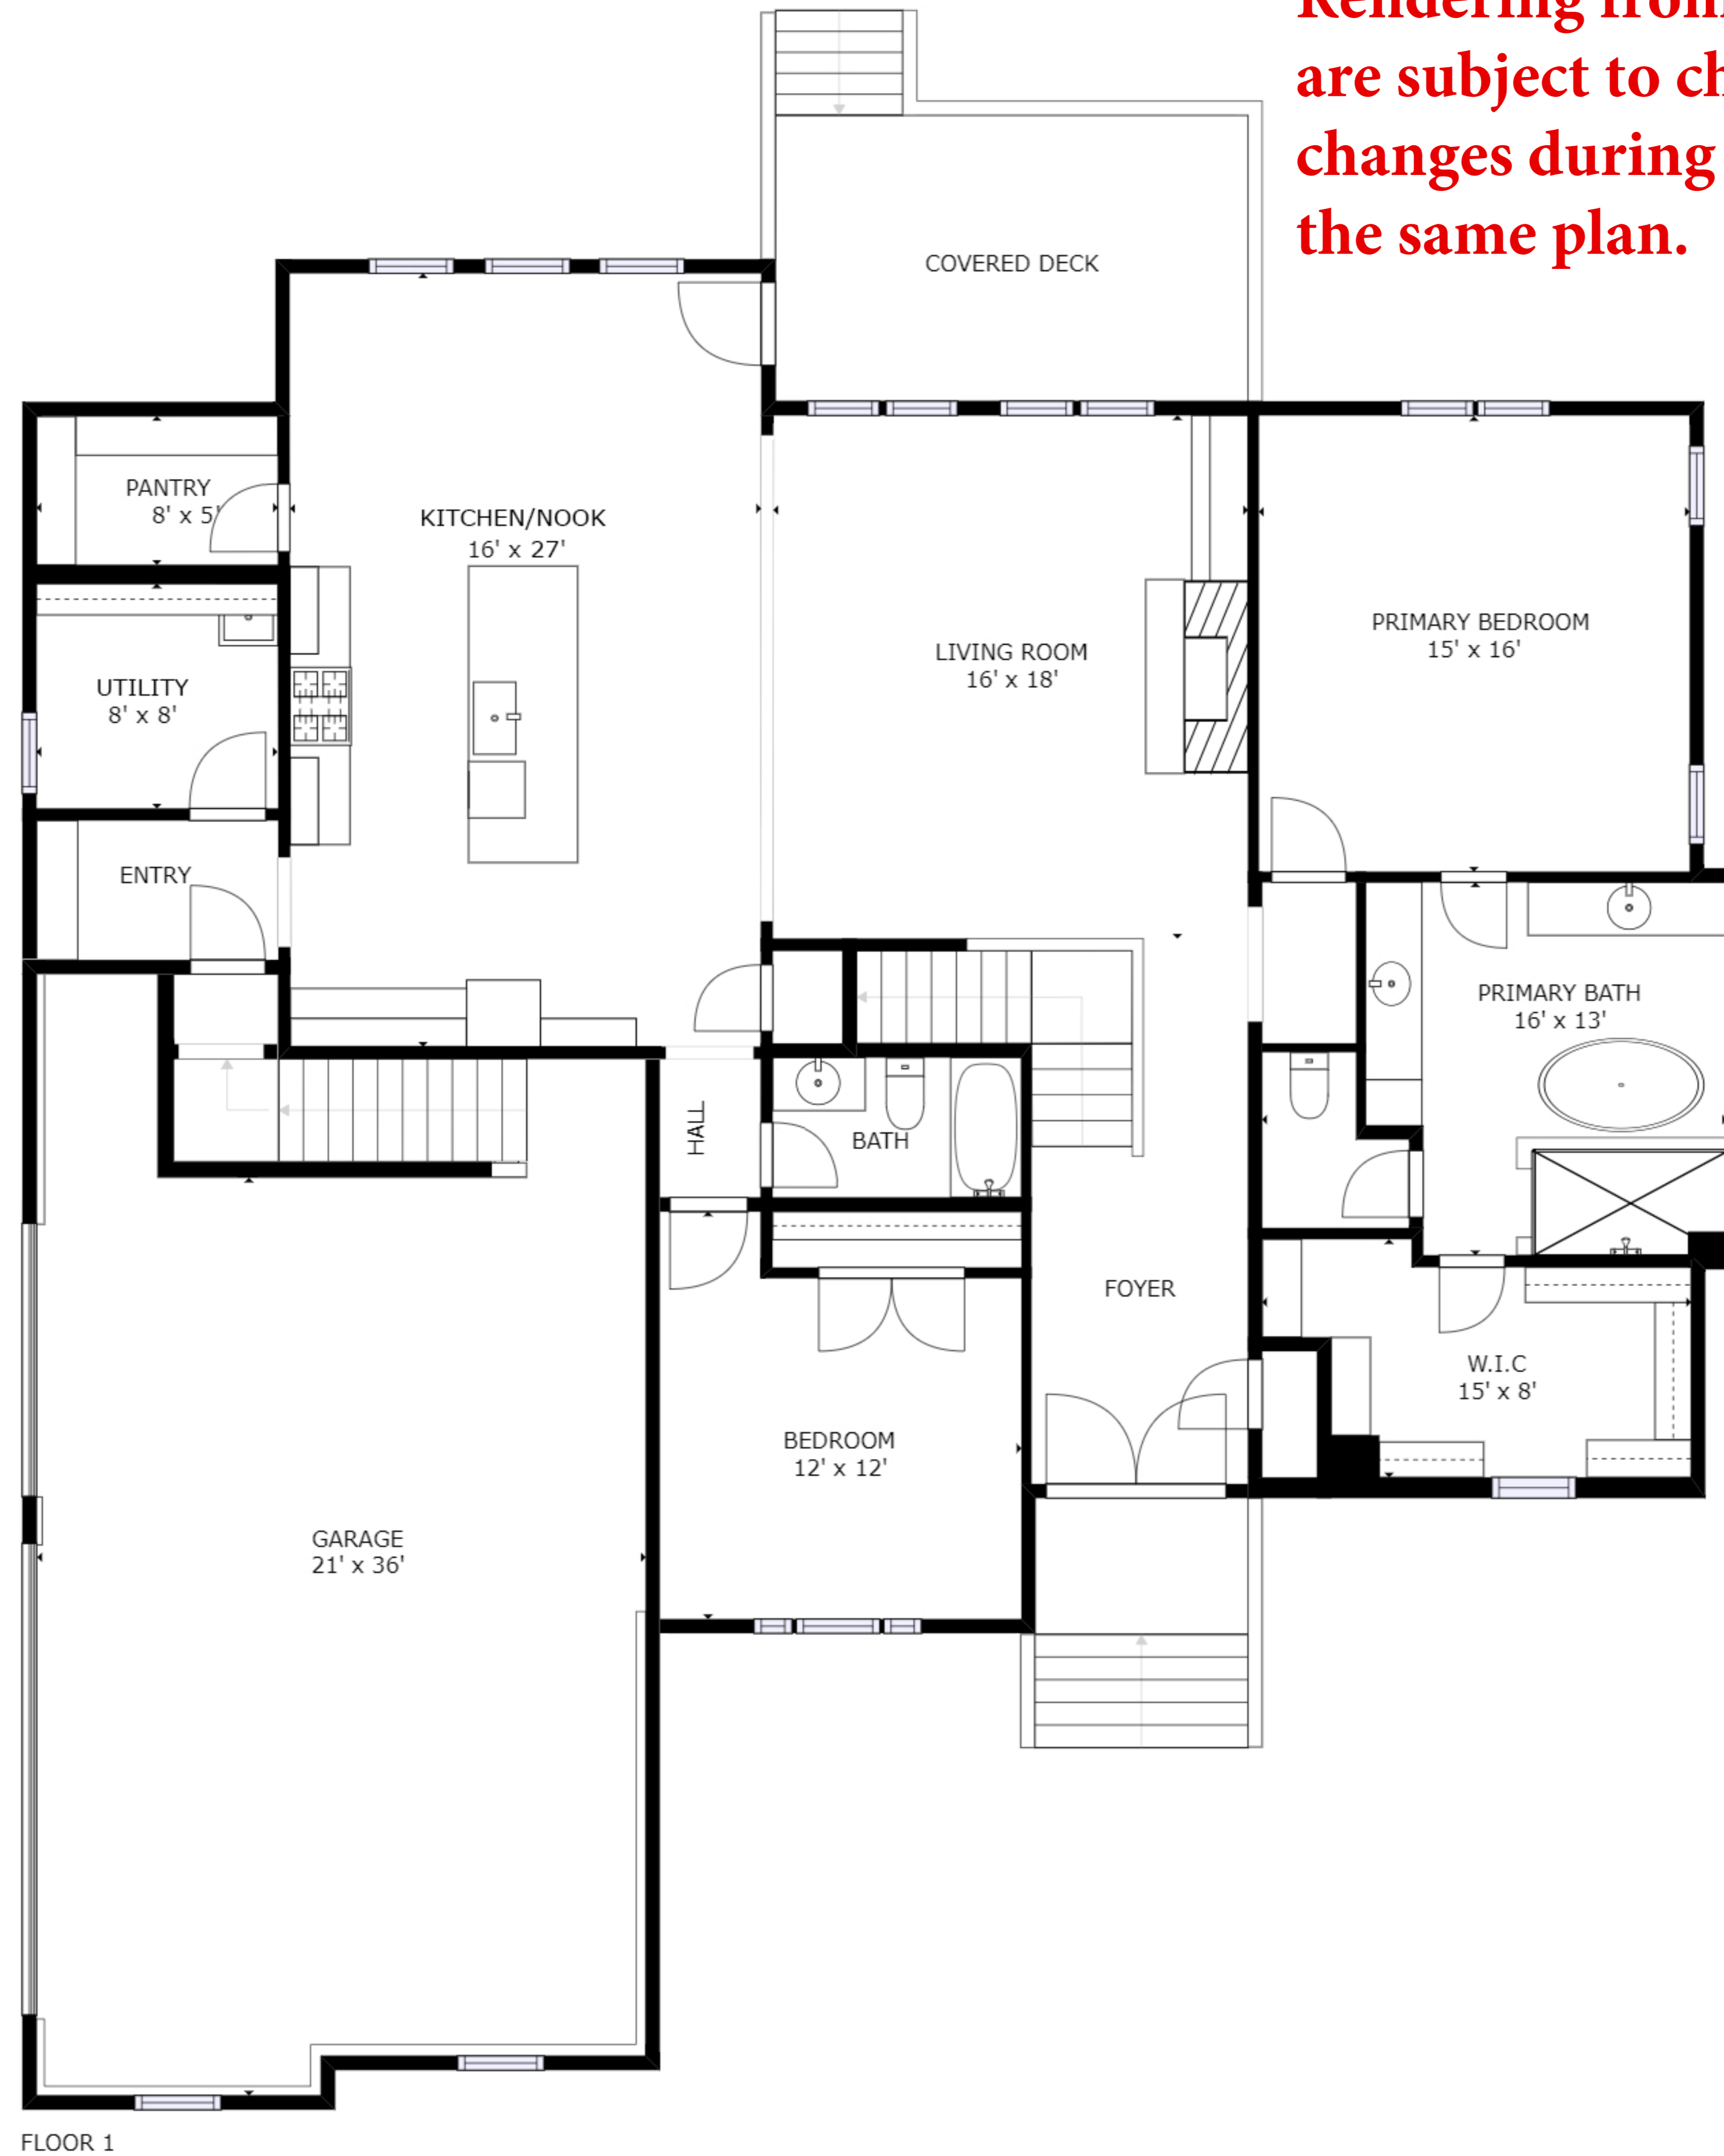

Rendering from previously built home, sq. ft., room sizes & features are subject to change without notice. Builders frequently make changes during the building process and can have several versions of the same plan.

GROSS INTERNAL AREA  
FLOOR 1: 2072 sq. ft, FLOOR 2: 1307 sq. ft  
TOTAL: 3379 sq. ft

SIZES AND DIMENSIONS ARE APPROXIMATE, ACTUAL MAY VARY.