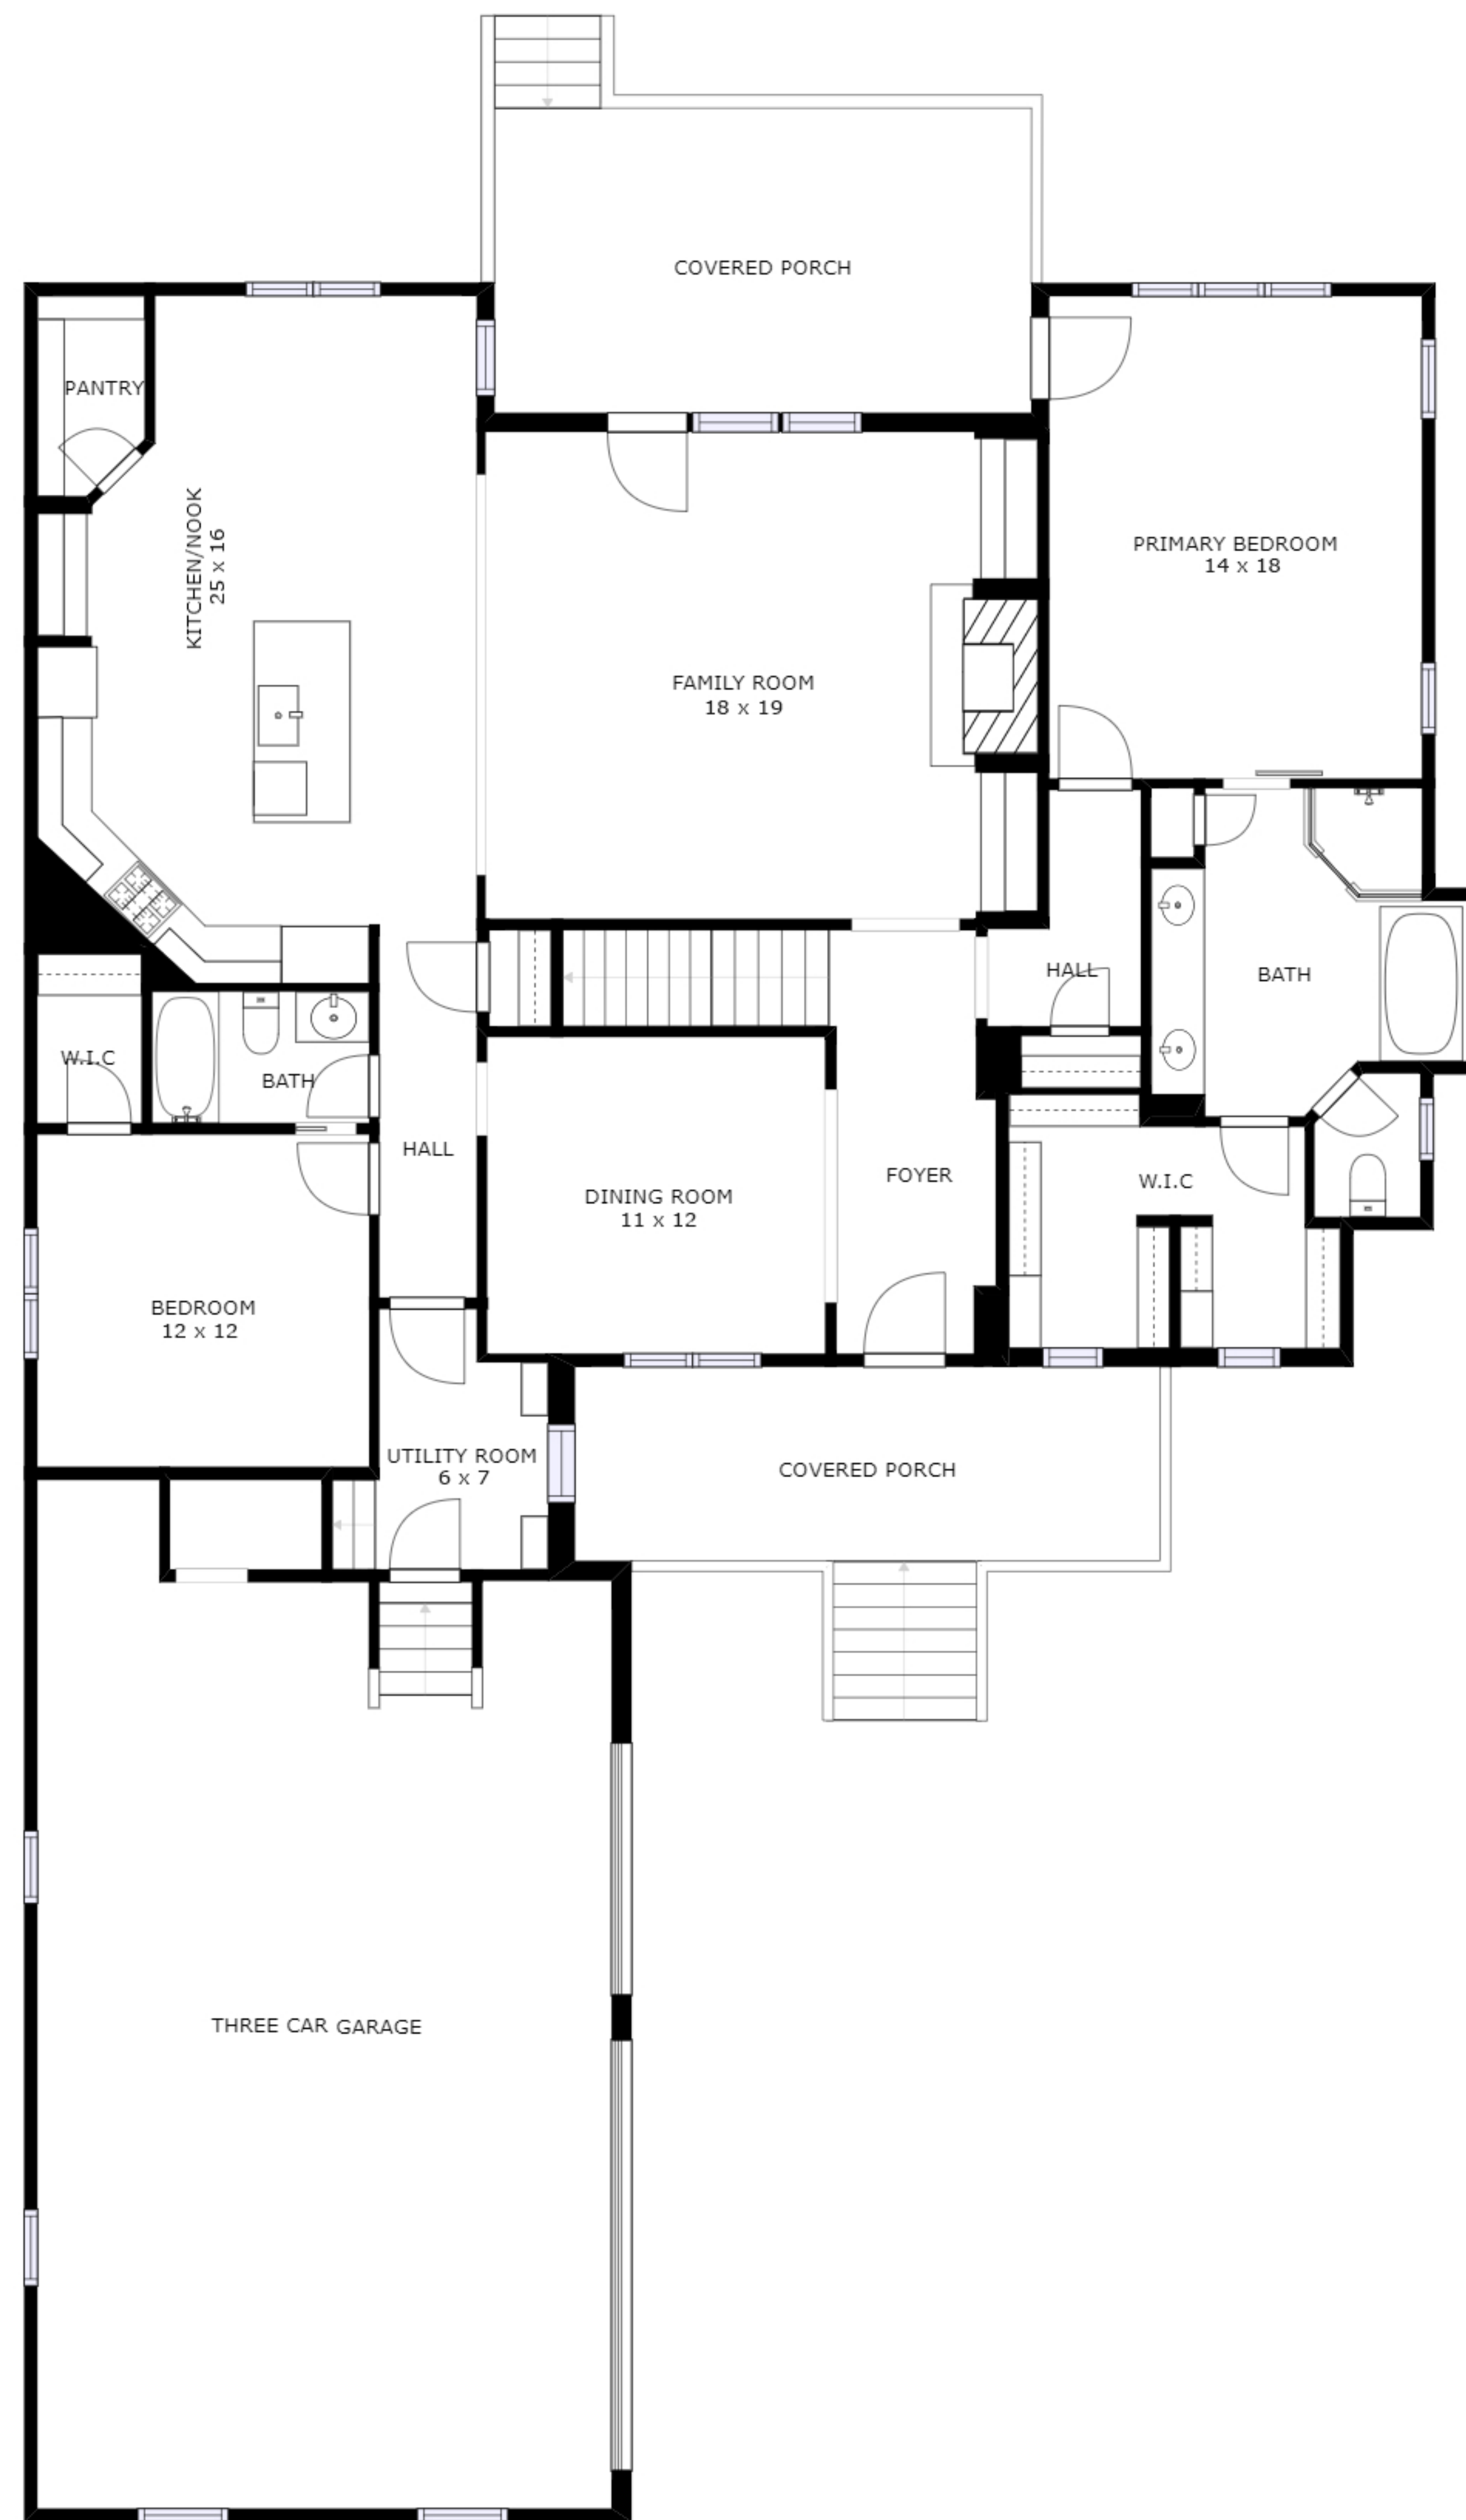

**Rendering from previously built home, sq. ft., room sizes & features are subject to change without notice. Builders frequently make changes during the building process and can have several versions of the same plan.**

FLOOR 1

FLOOR 2

GROSS INTERNAL AREA  
FLOOR 1: 2161 sq. ft, FLOOR 2: 1497 sq. ft  
TOTAL: 3658 sq. ft

SIZES AND DIMENSIONS ARE APPROXIMATE, ACTUAL MAY VARY.