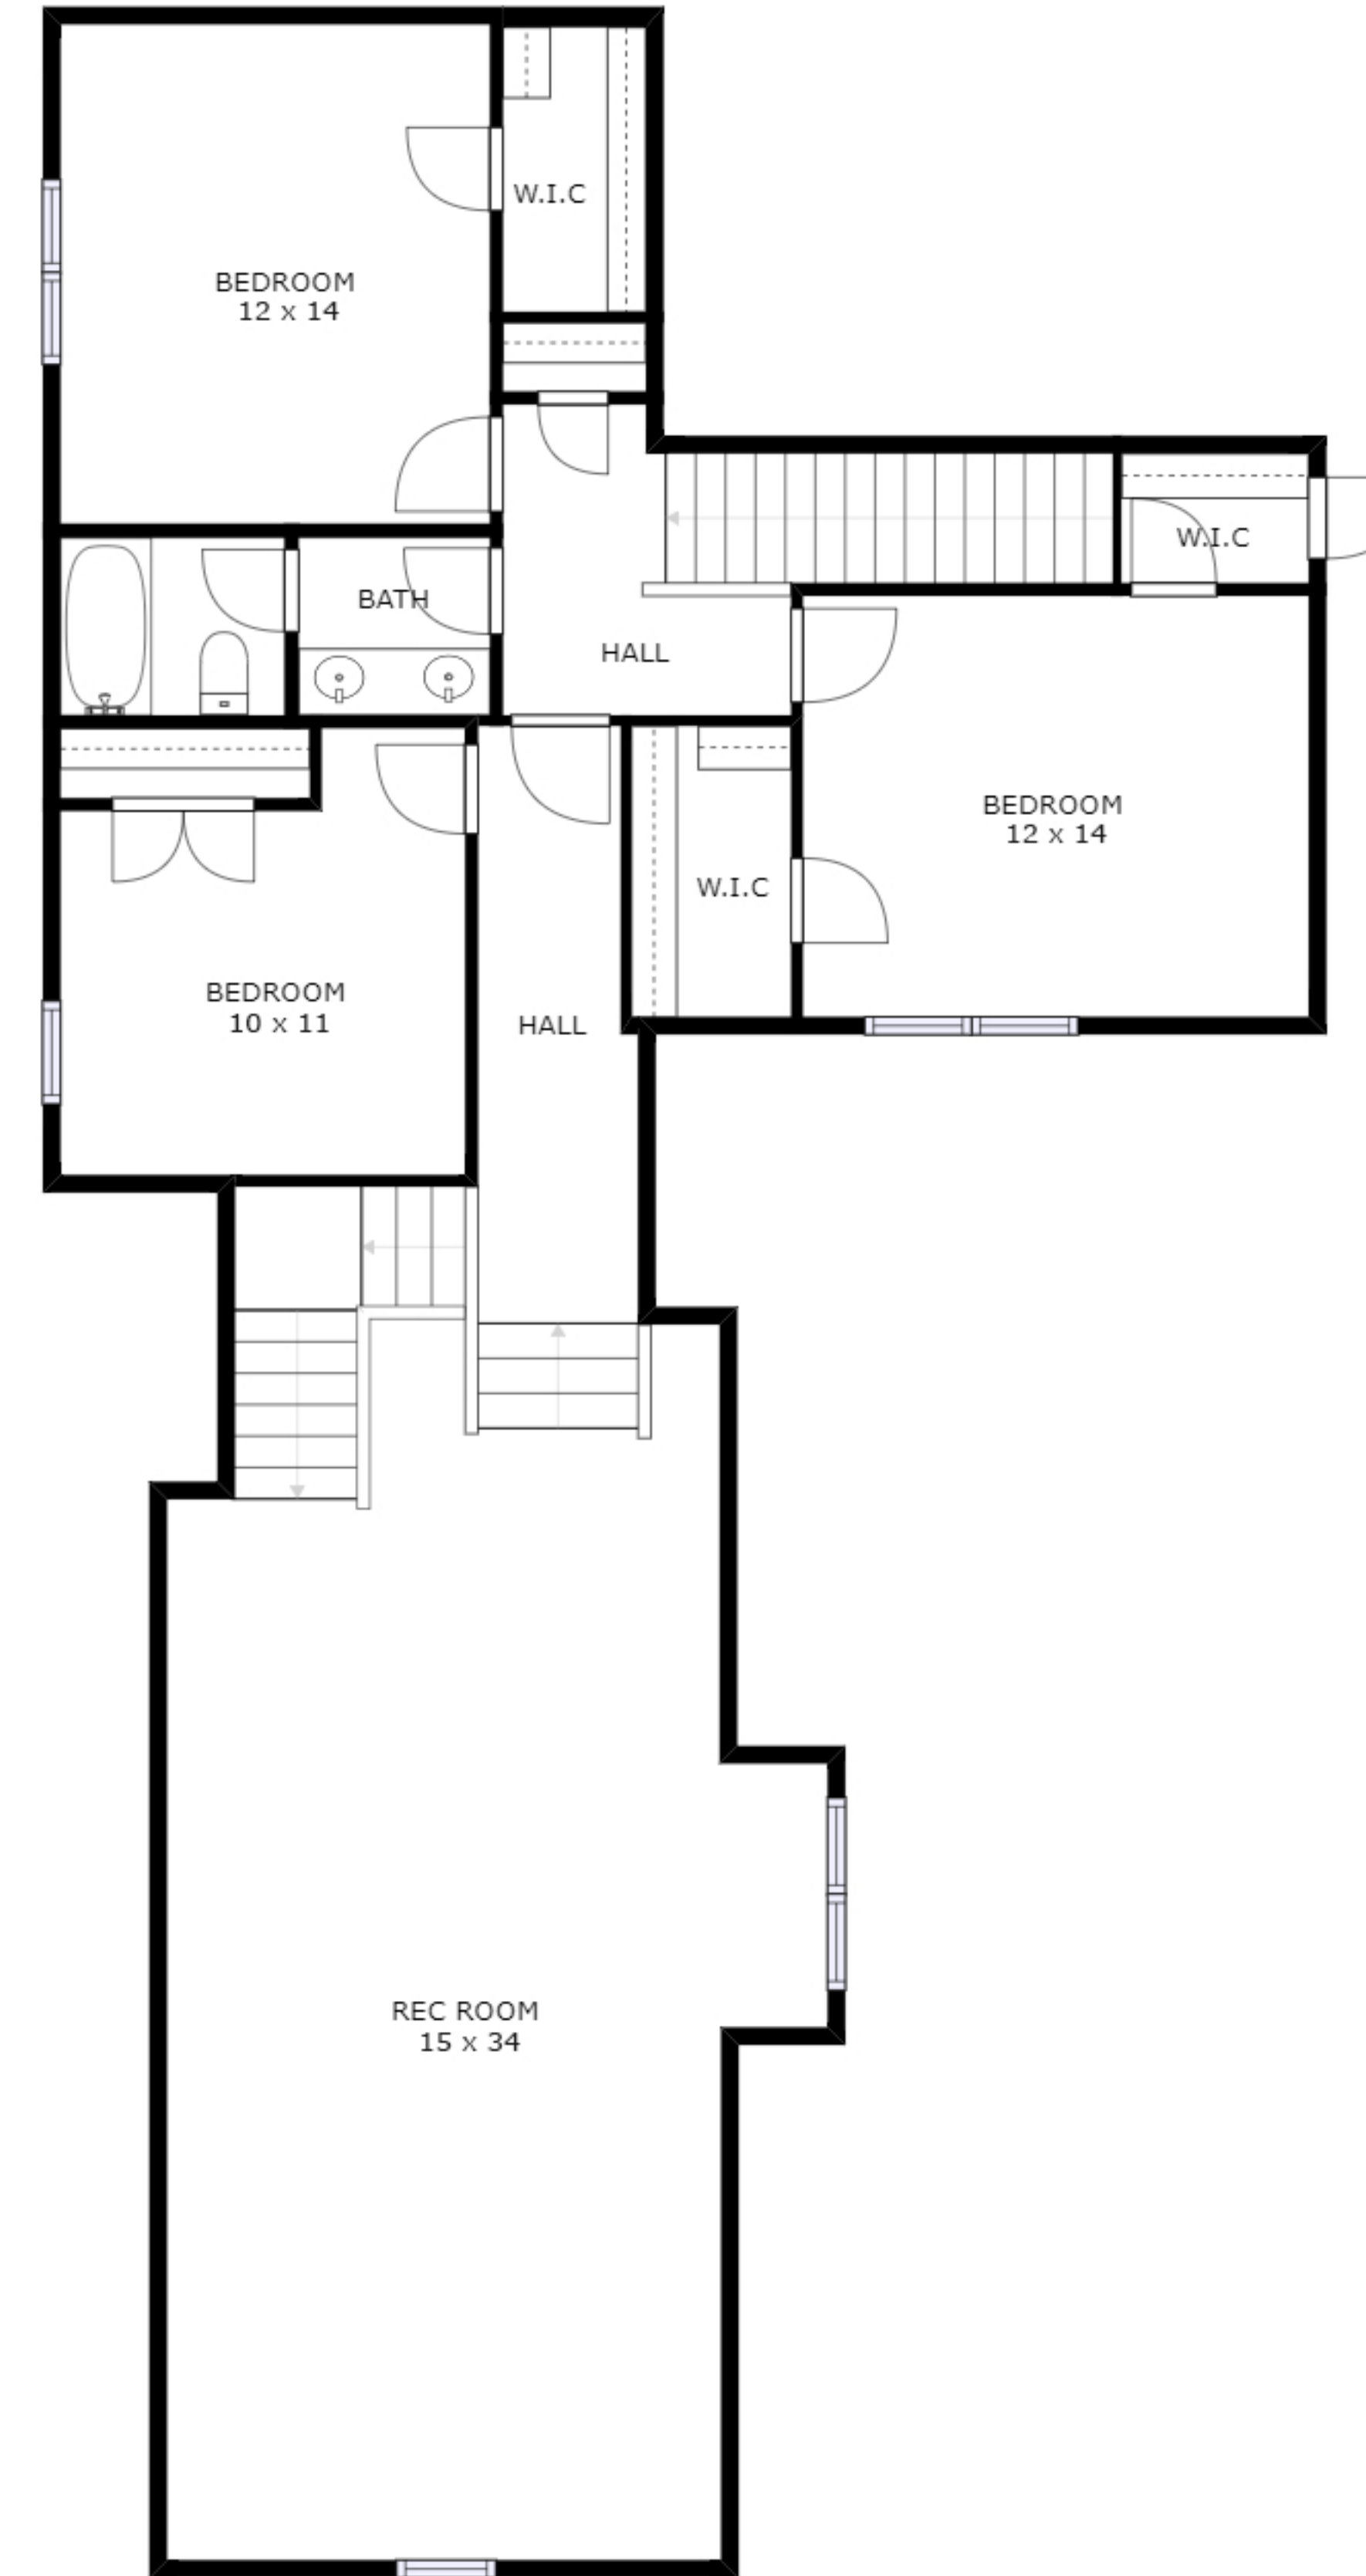

**Rendering from previously built home, sq. ft., room sizes & features are subject to change without notice. Builders frequently make changes during the building process and can have several versions of the same plan.**

FLOOR 1

FLOOR 2

GROSS INTERNAL AREA  
FLOOR 1: 2161 sq. ft, FLOOR 2: 1497 sq. ft  
TOTAL: 3658 sq. ft

SIZES AND DIMENSIONS ARE APPROXIMATE, ACTUAL MAY VARY.