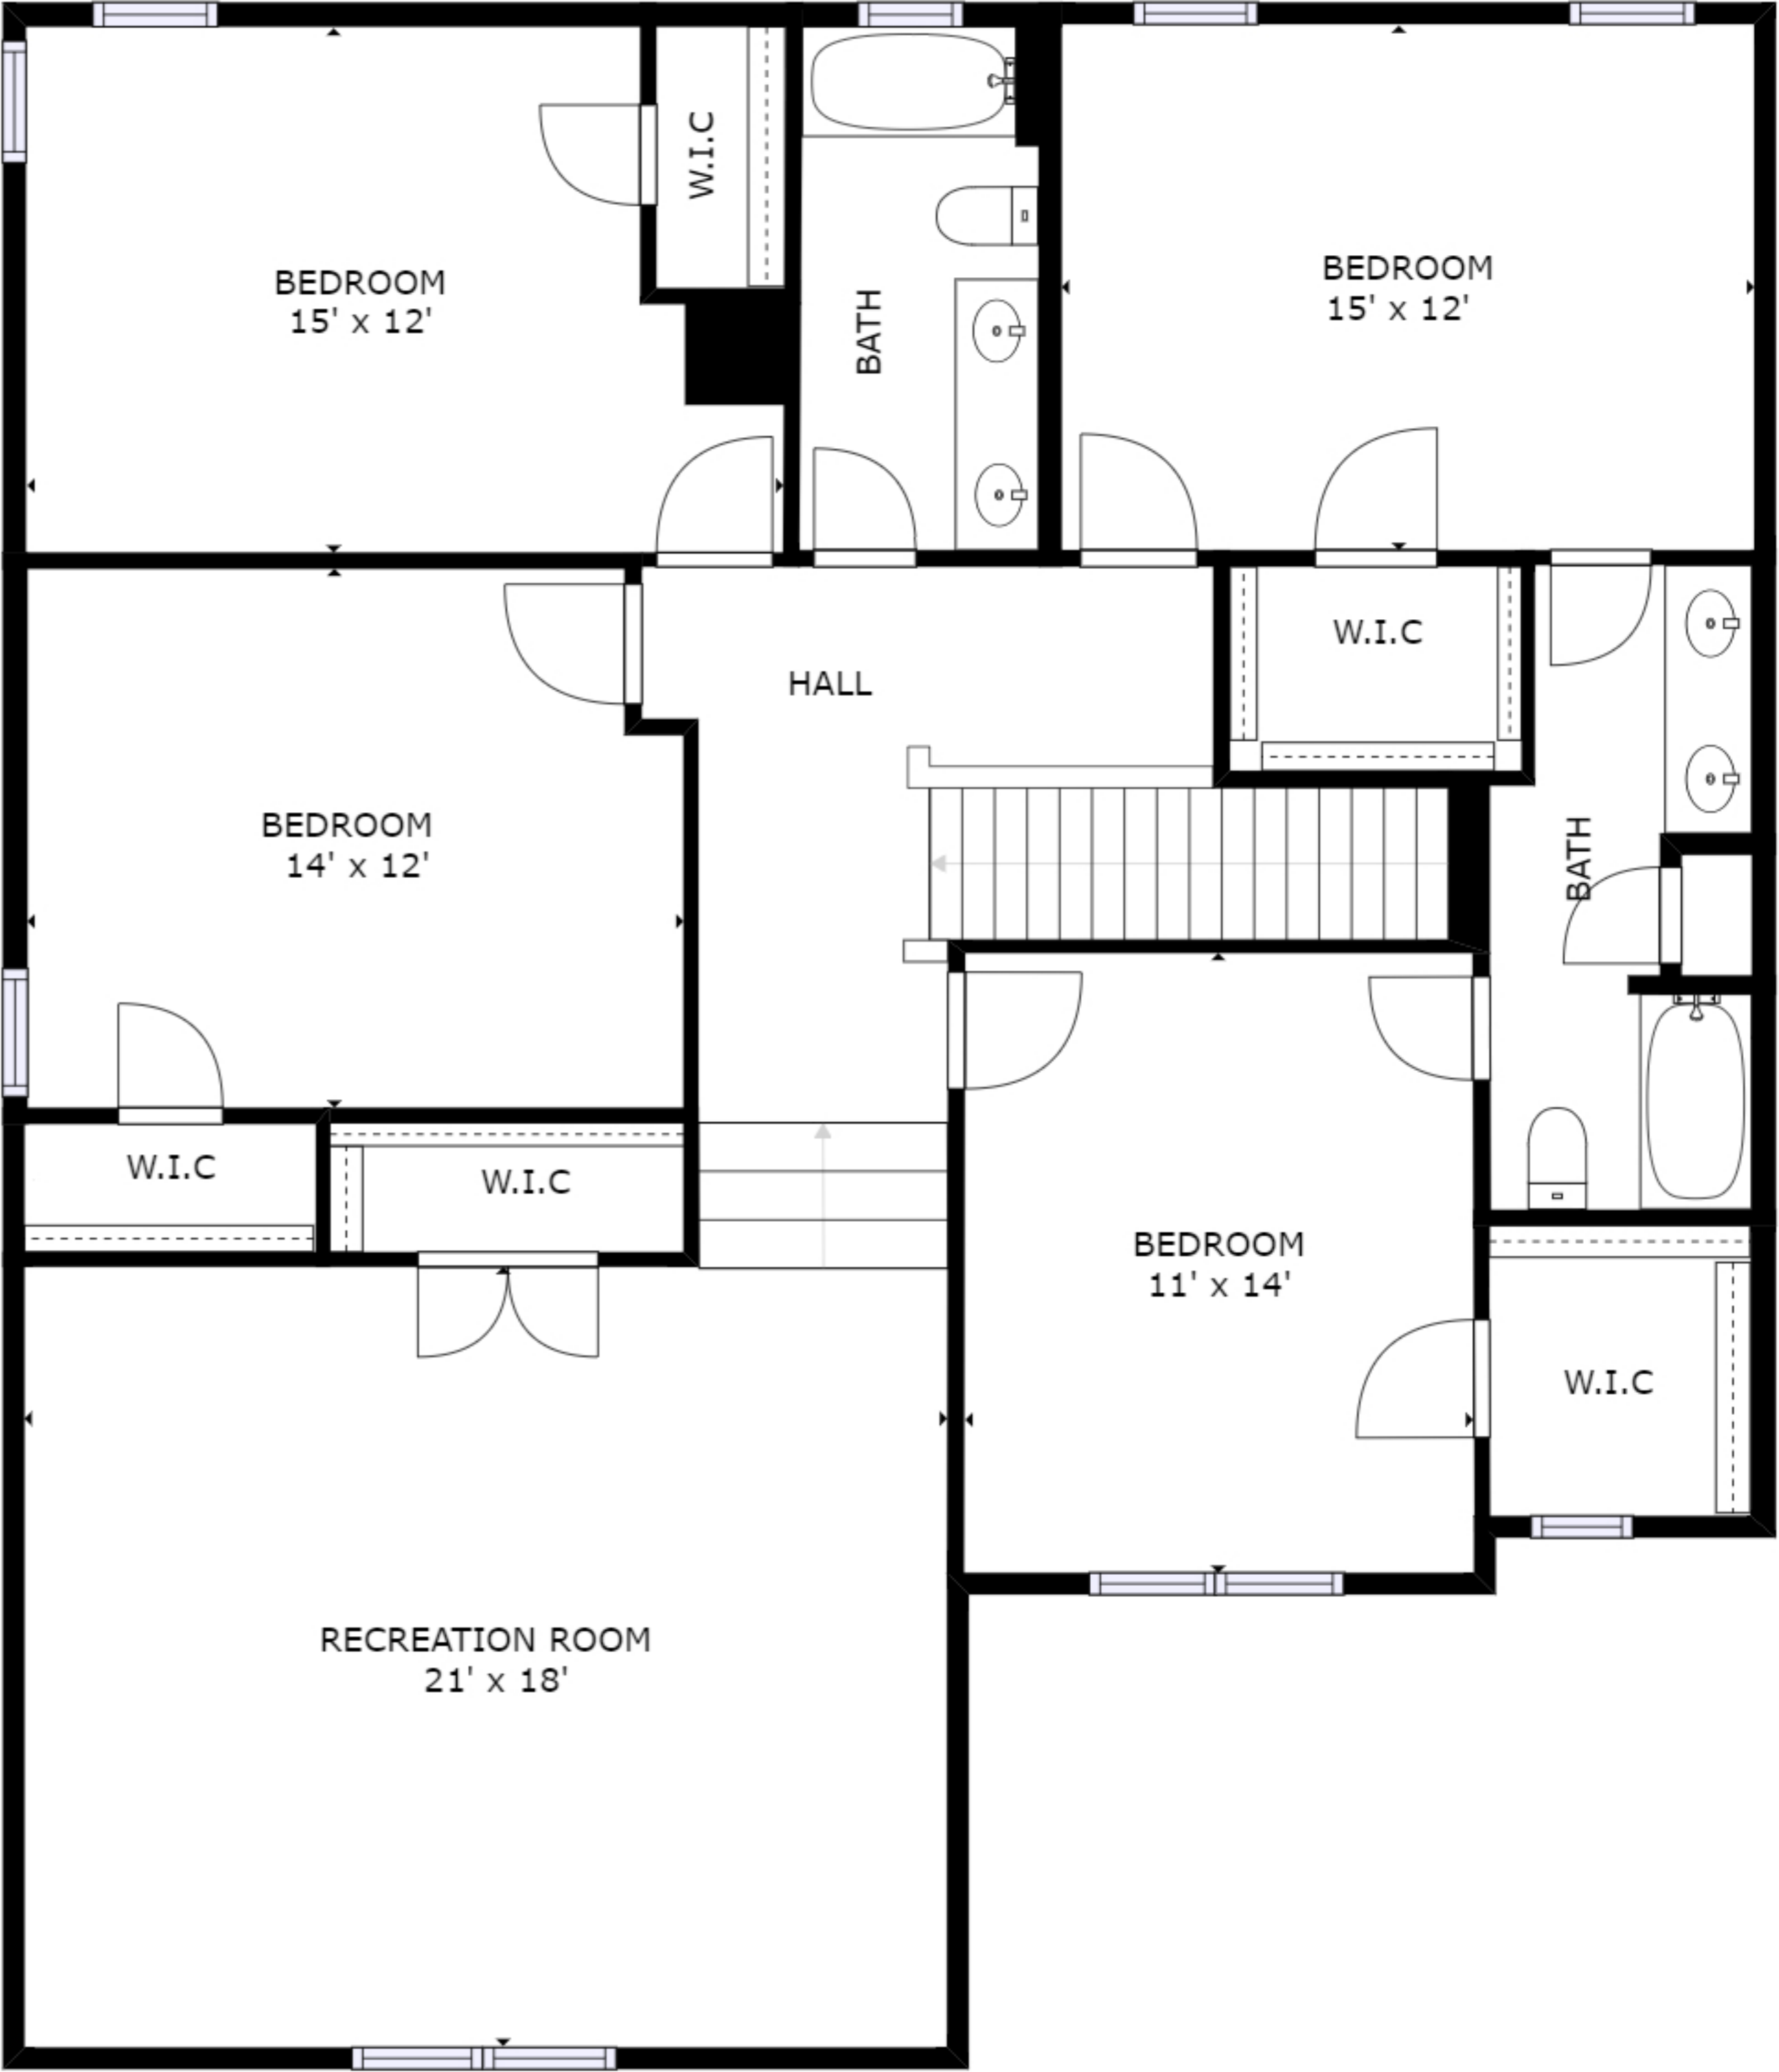

Rendering from previously built home, sq. ft., room sizes & features are subject to change without notice. Builders frequently make changes during the building process and can have several versions of the same plan.

FLOOR 1

FLOOR 2

GROSS INTERNAL AREA
FLOOR 1: 1777 sq. ft, FLOOR 2: 1690 sq. ft
TOTAL: 3467 sq. ft
SIZES AND DIMENSIONS ARE APPROXIMATE, ACTUAL MAY VARY.