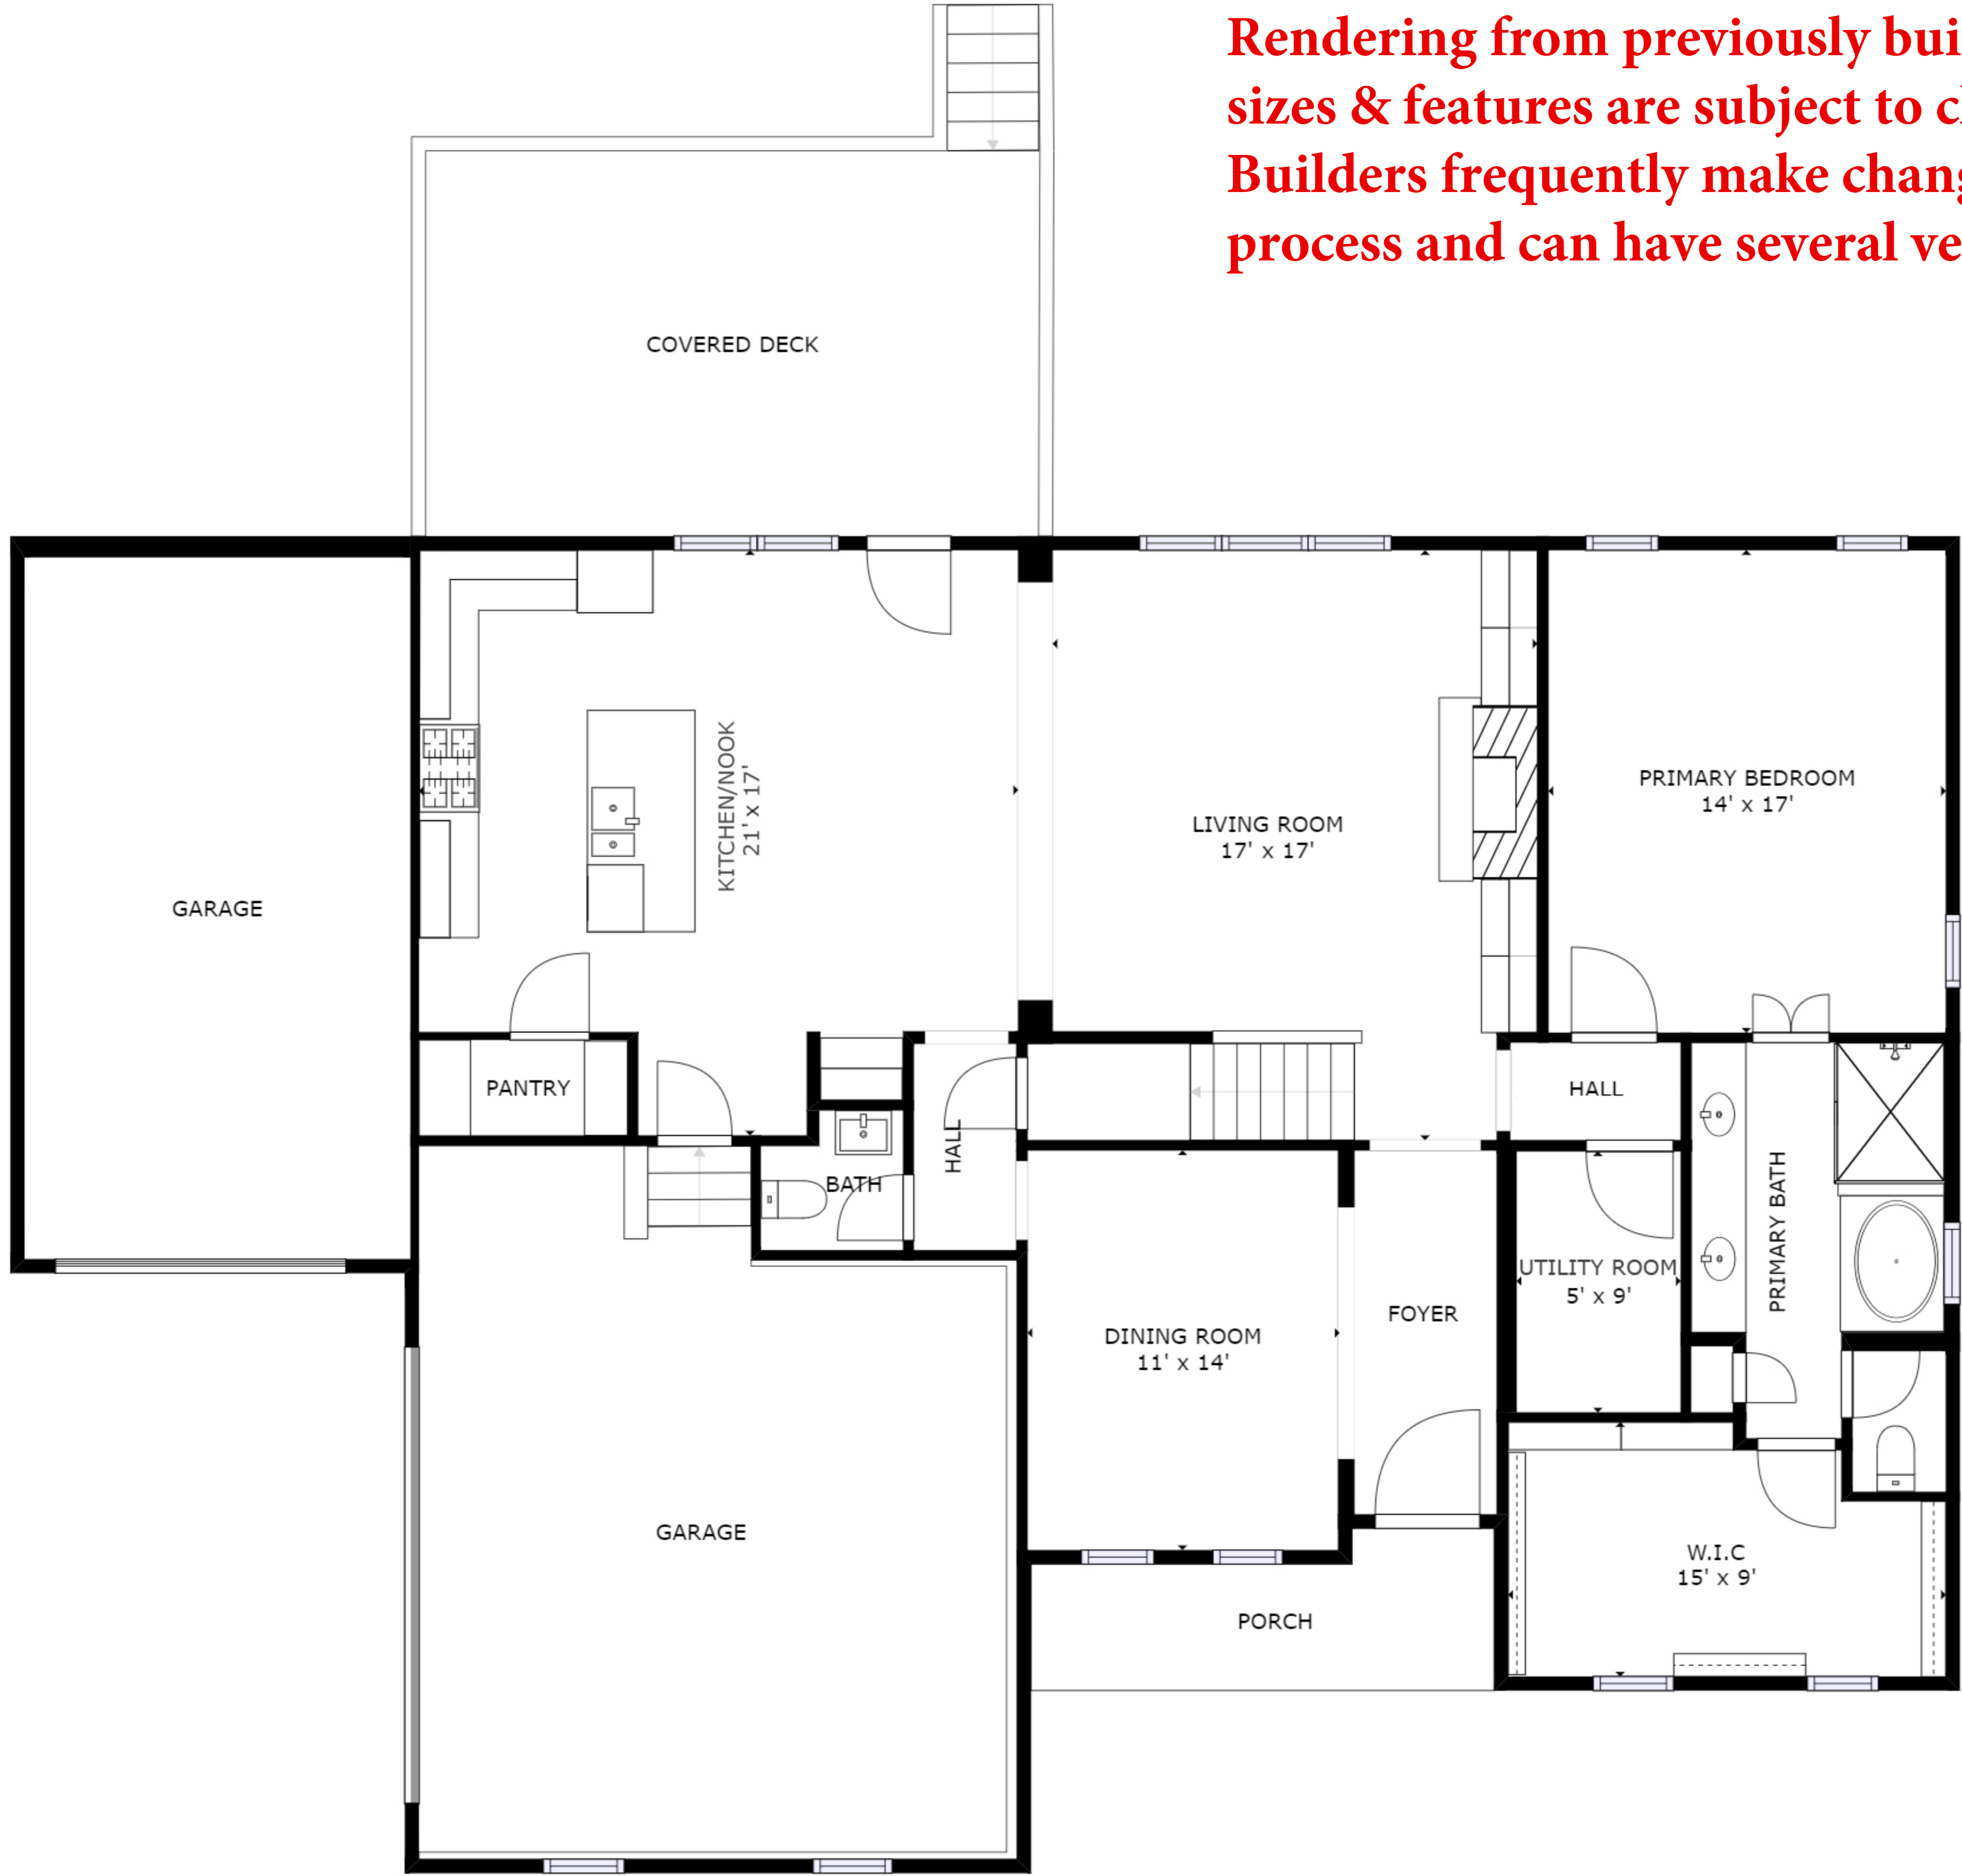

Rendering from previously built home, sq. ft., room sizes & features are subject to change without notice. Builders frequently make changes during the building process and can have several versions of the same plan.

FLOOR 1

FLOOR 2

GROSS INTERNAL AREA
FLOOR 1: 1777 sq. ft, FLOOR 2: 1690 sq. ft
TOTAL: 3467 sq. ft
SIZES AND DIMENSIONS ARE APPROXIMATE, ACTUAL MAY VARY.