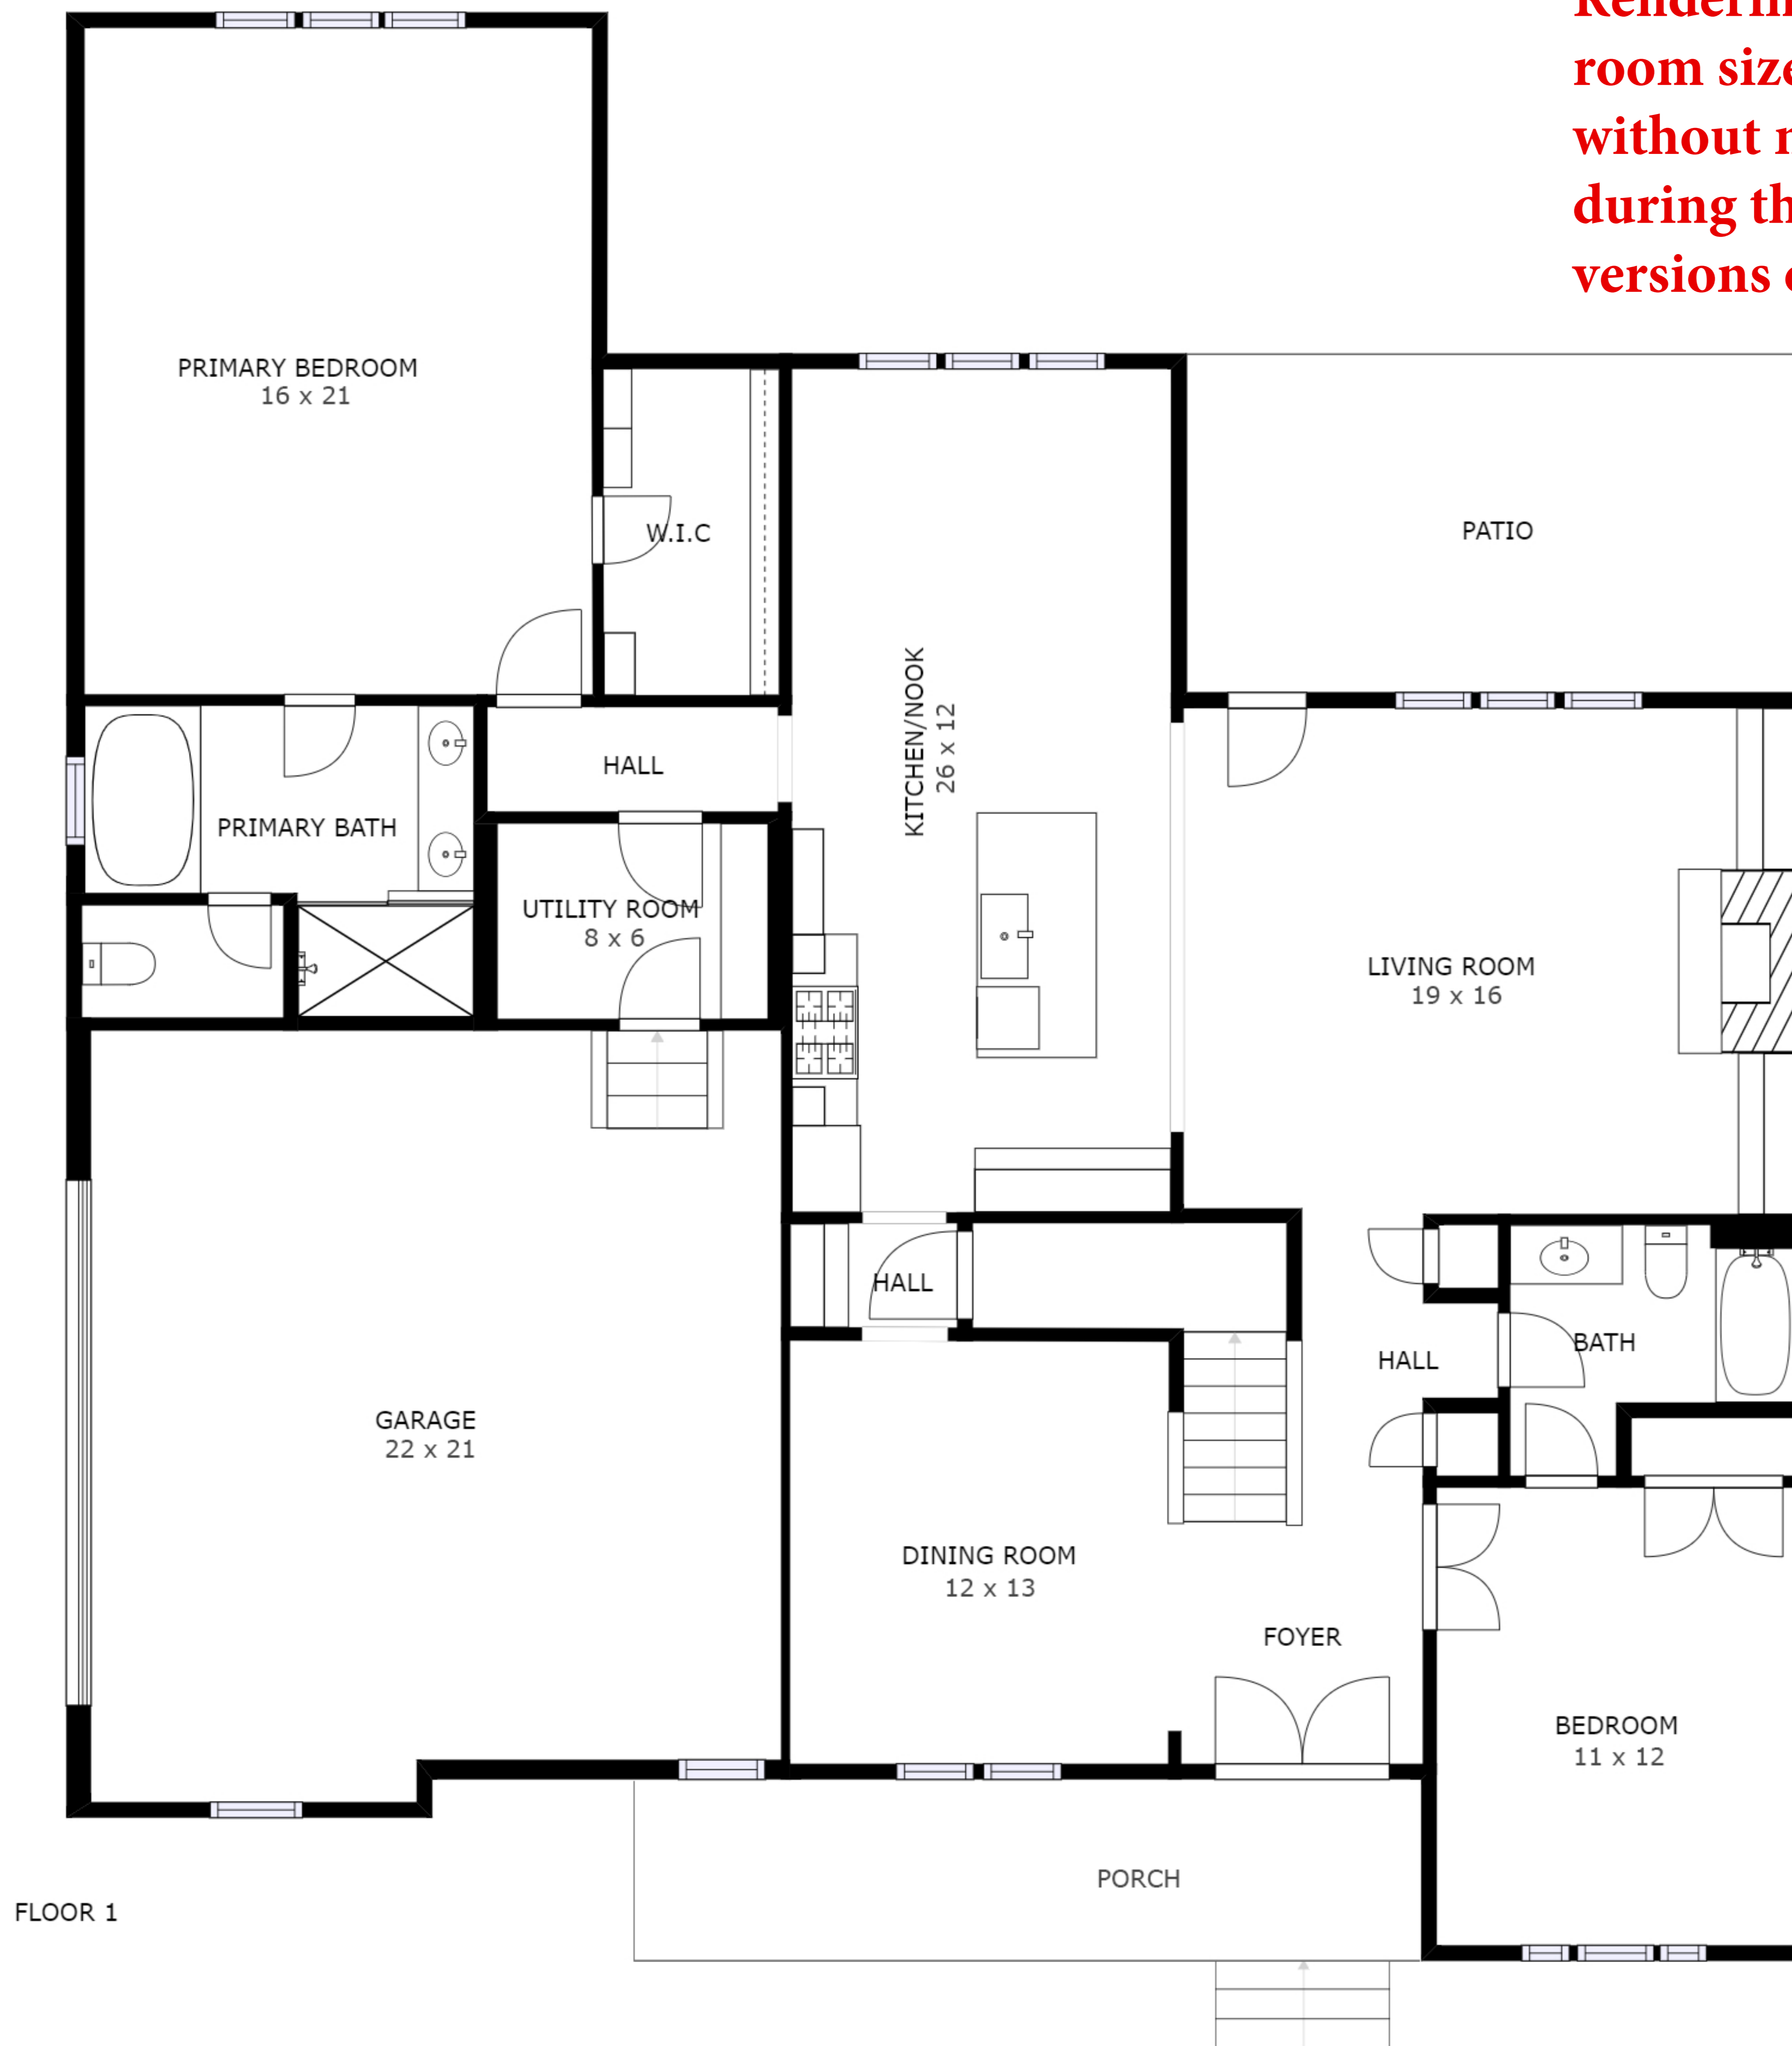

**Rendering from previously built home, sq. ft., room sizes & features are subject to change without notice. Builders frequently make changes during the building process and can have several versions of the same plan.**

GROSS INTERNAL AREA  
FLOOR 1: 2016 sq. ft, FLOOR 2: 1028 sq. ft  
TOTAL: 3044 sq. ft

SIZES AND DIMENSIONS ARE APPROXIMATE, ACTUAL MAY VARY.