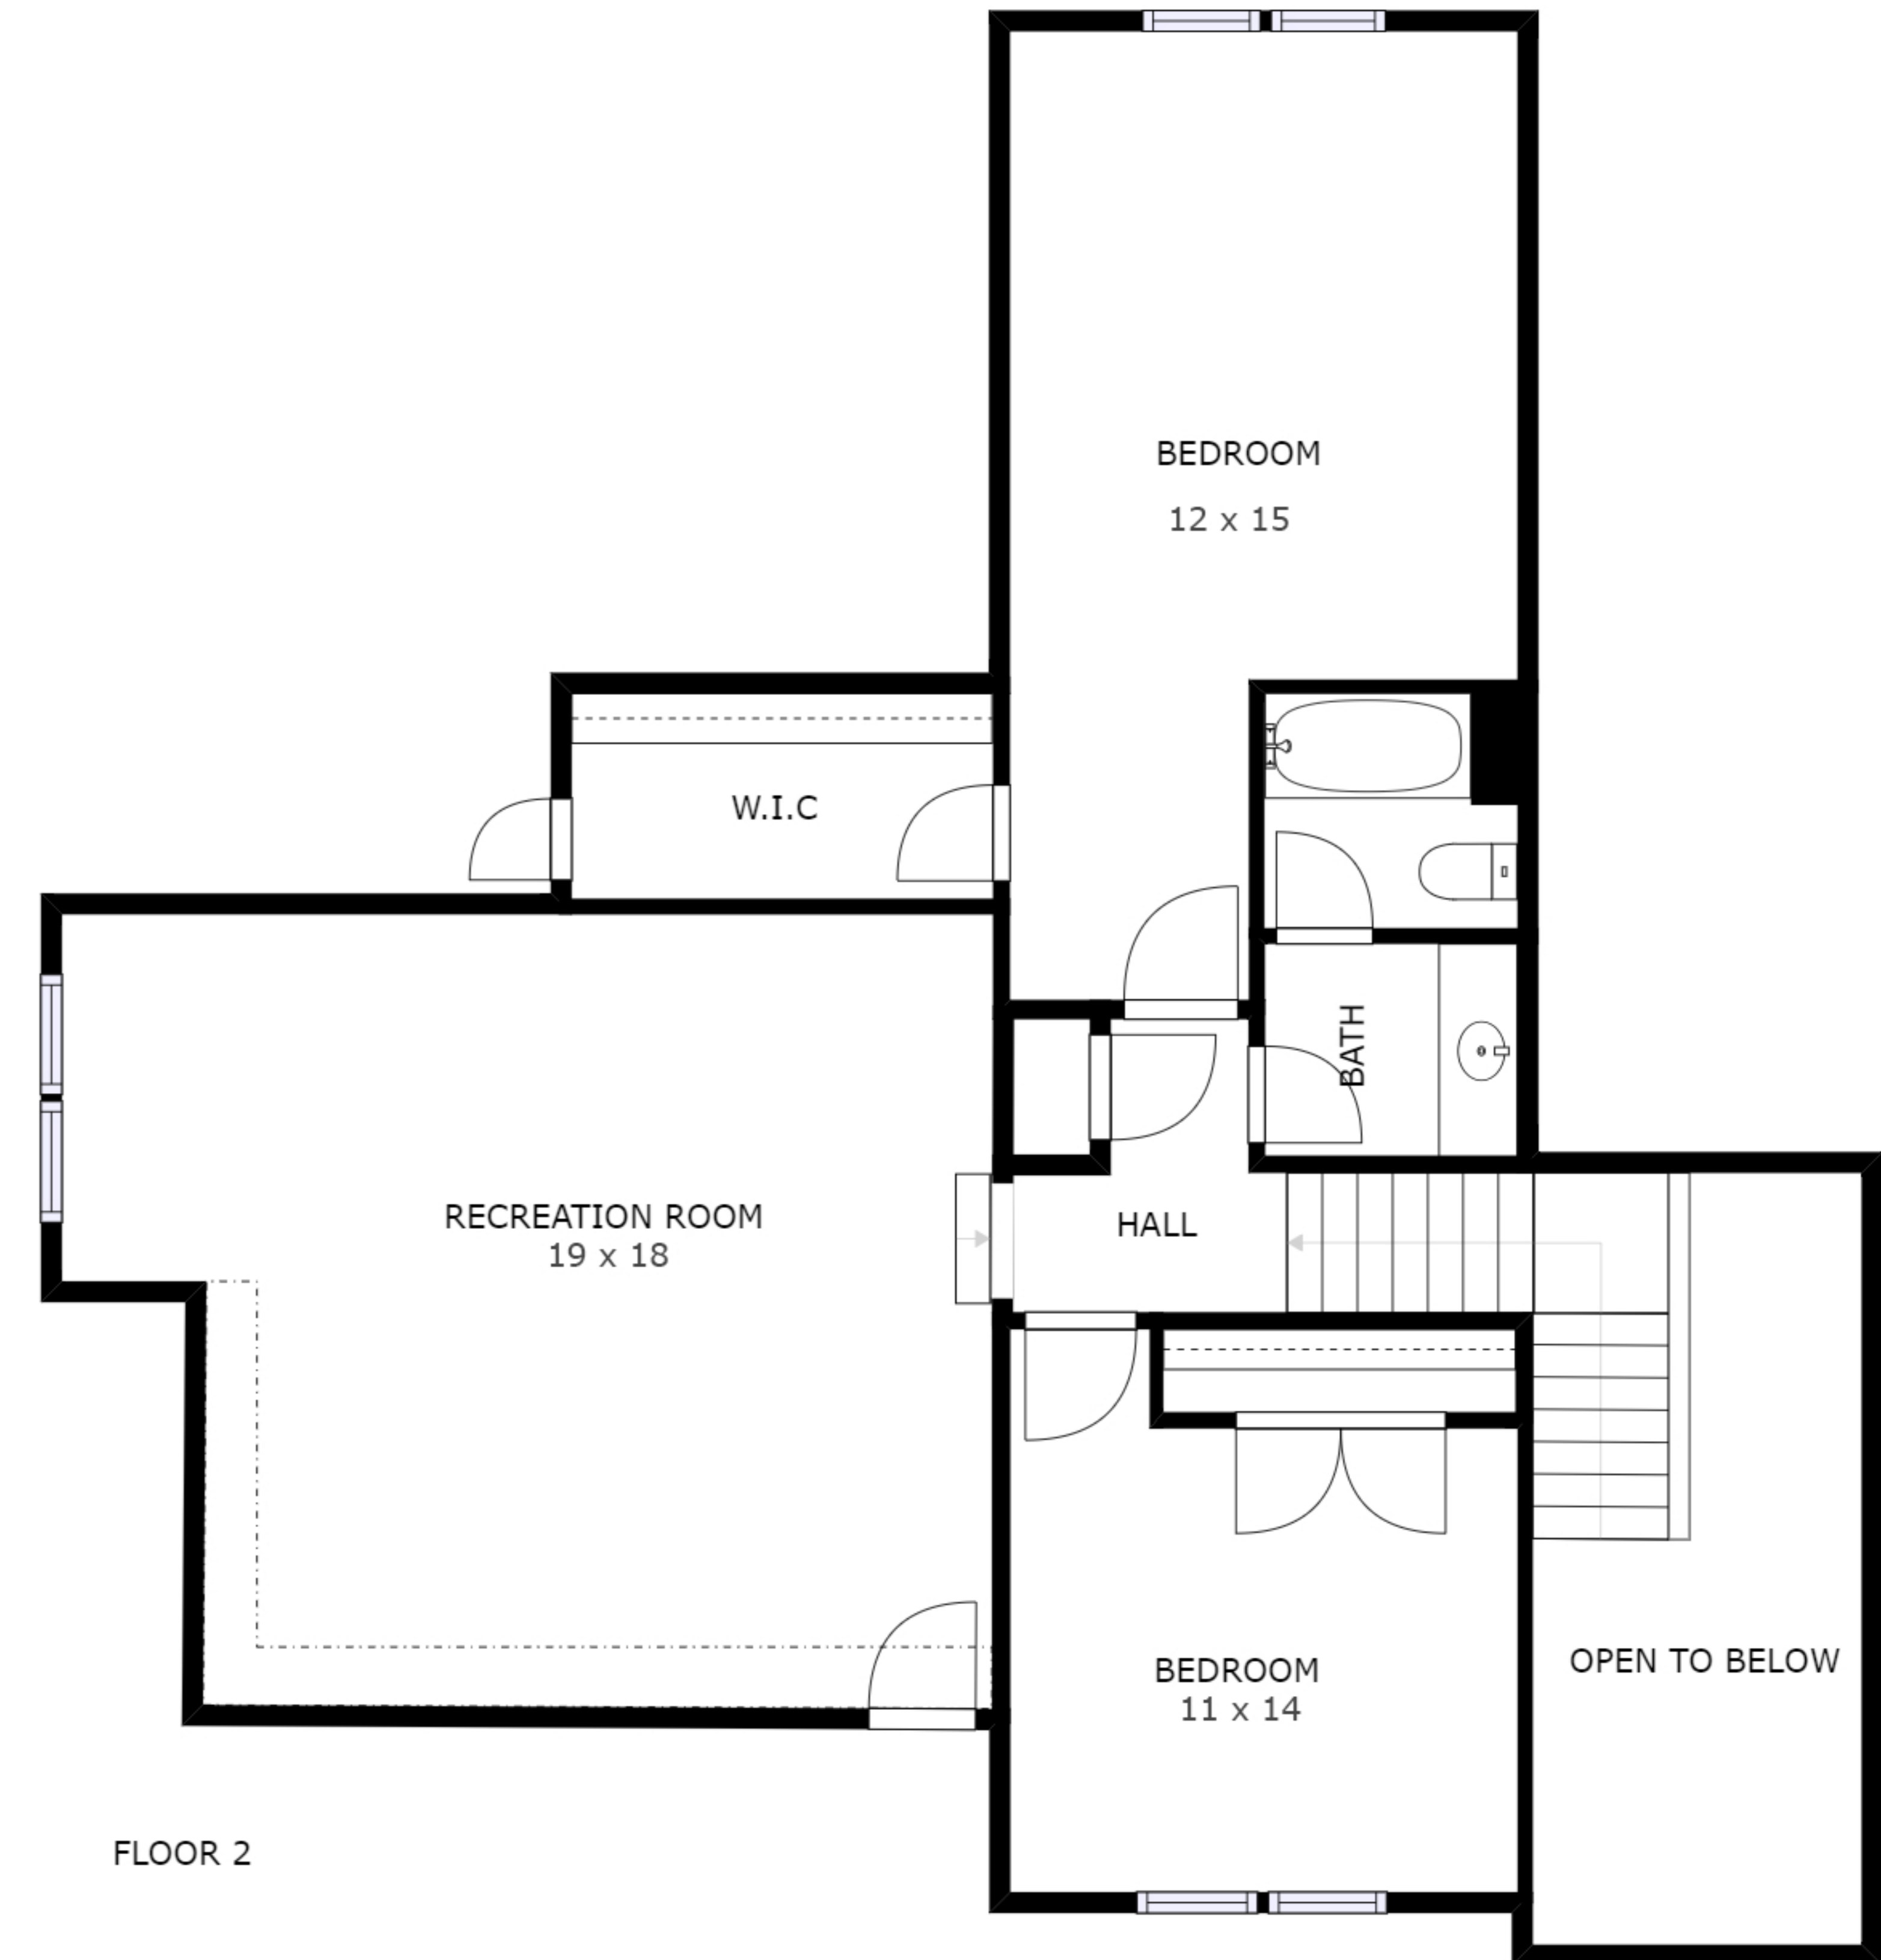

**Rendering from previously built home, sq. ft., room sizes & features are subject to change without notice. Builders frequently make changes during the building process and can have several versions of the same plan.**

GROSS INTERNAL AREA  
FLOOR 1: 2016 sq. ft, FLOOR 2: 1028 sq. ft  
TOTAL: 3044 sq. ft

SIZES AND DIMENSIONS ARE APPROXIMATE, ACTUAL MAY VARY.