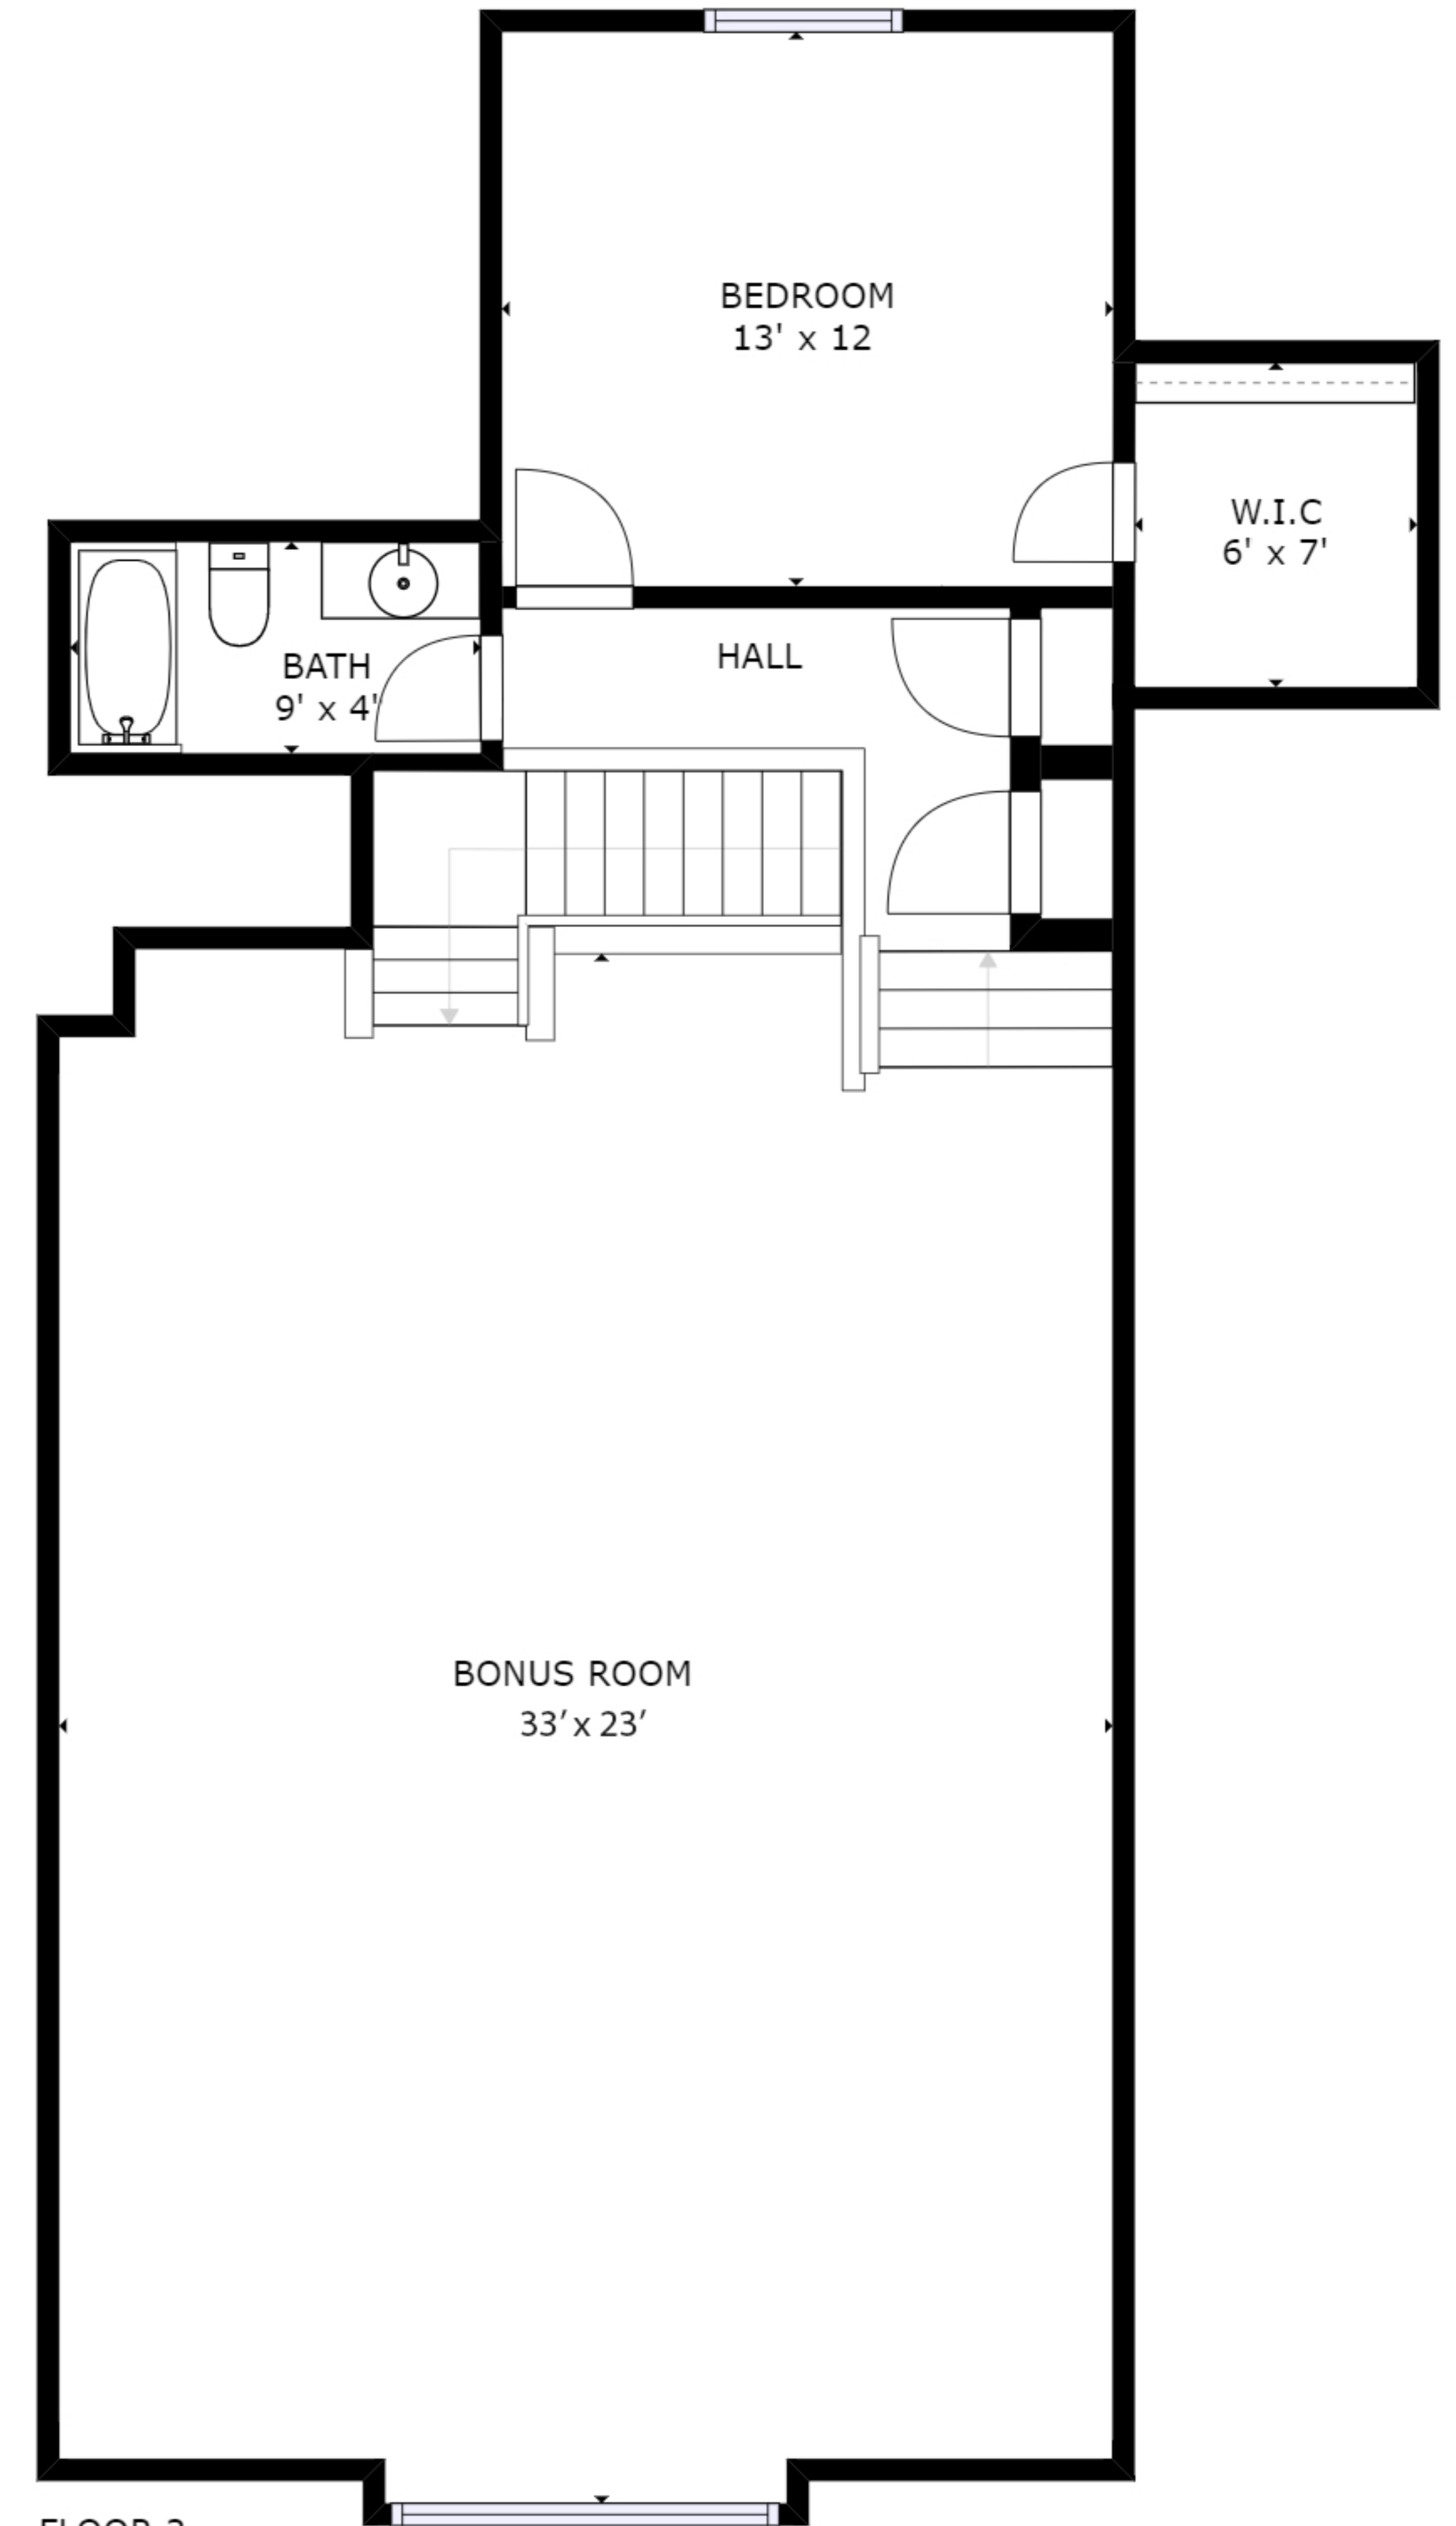

FLOOR 1

FLOOR 2

Rendering from previously built home, sq. ft., room sizes & features are subject to change without notice. Builders frequently make changes during the building process and can have several versions of the same plan.

GROSS INTERNAL AREA
 FLOOR 1: 1759 sq ft, FLOOR 2: 1258 sq ft
 EXCLUDED AREAS: , GARAGE: 776 sq ft
 TOTAL: 3017 sq ft

SIZES AND DIMENSIONS ARE APPROXIMATE, ACTUAL MAY VARY.