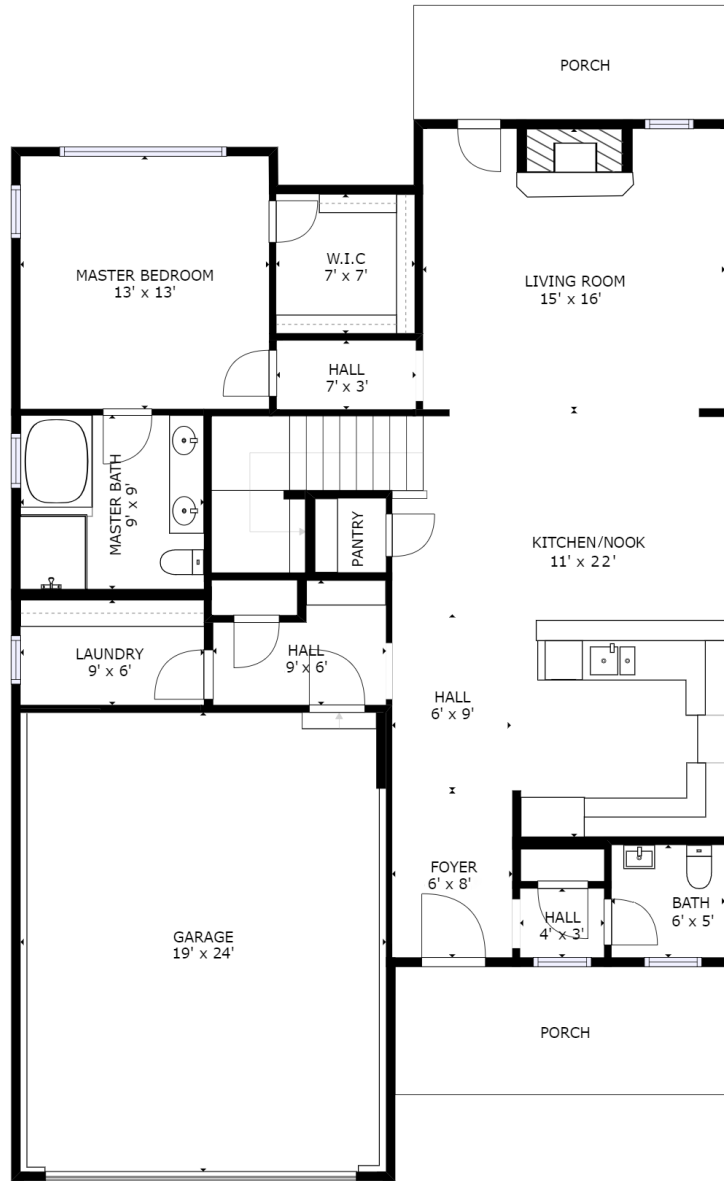

Rendering from previously built home, sq. ft., room sizes & features are subject to change without notice. Builders frequently make changes during the building process and can have several versions of the same plan.

FLOOR 1

FLOOR 2

GROSS INTERNAL AREA
FLOOR 1: 1421 sq ft, FLOOR 2: 1078 sq ft
TOTAL: 2499 sq ft

SIZES AND DIMENSIONS ARE APPROXIMATE, ACTUAL MAY VARY.