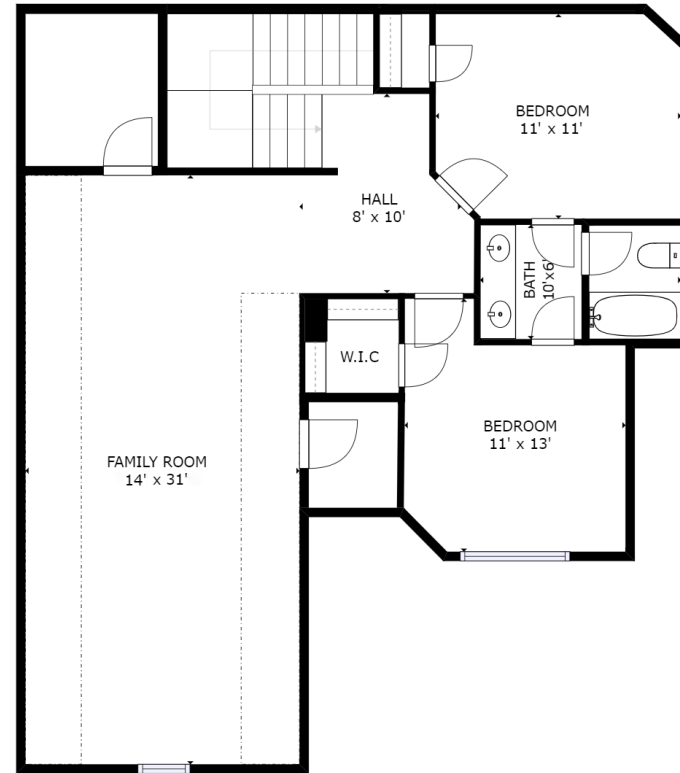

Rendering from previously built home, sq. ft., room sizes & features are subject to change without notice. Builders frequently make changes during the building process and can have several versions of the same plan.

FLOOR 1

FLOOR 2

GROSS INTERNAL AREA
FLOOR 1: 1421 sq ft, FLOOR 2: 1078 sq ft
TOTAL: 2499 sq ft

SIZES AND DIMENSIONS ARE APPROXIMATE, ACTUAL MAY VARY.